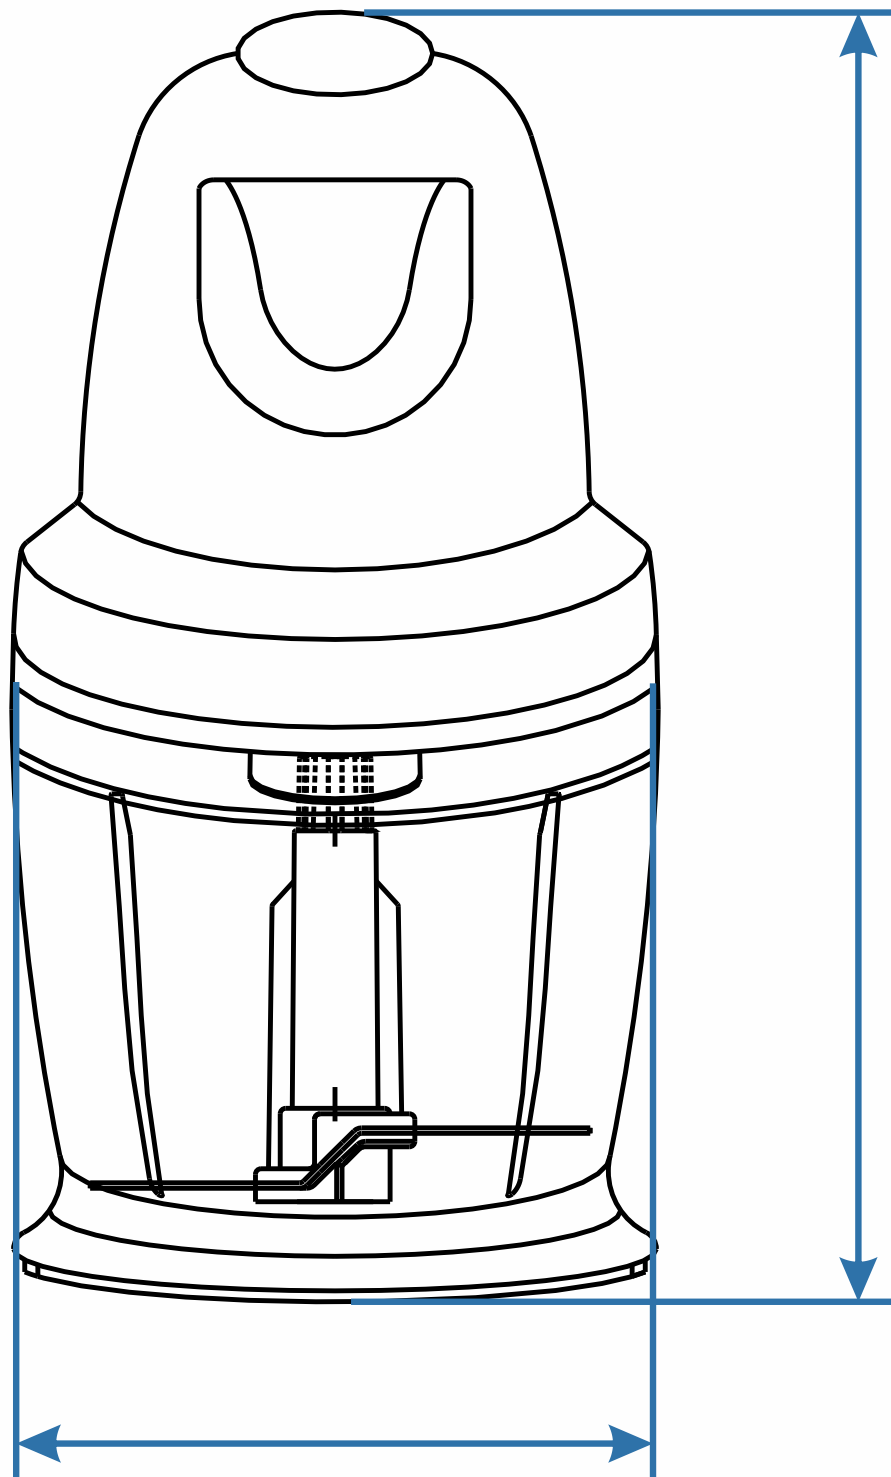

GENERAL SPECIFICATIONS

- Product Name : Mini Chopper
- Model No : SA 4043 Plus Black
- Working : Push to start – Single Speed

TECHNICAL SPECIFICATION

- Power : 250 W
- Voltage : 230 V AC 50 Hz
- Time Rating : 1 Minute Maximum Continuous
- Motor Speed RPM : 3600 (approx) – at no load
- Speed Settings : 1
- Cord Plug/Length : 2 Pins/1.0 m

WEIGHT

- Weight : 1.0 kg approx.

DIMENSIONS

- Product Dimension (WxDxH) mm : 120x120x240
- Box Dimension (WxDxH) mm : 130x130x250

WARRANTY

- Warranty : 2 years

240 mm

120 mm