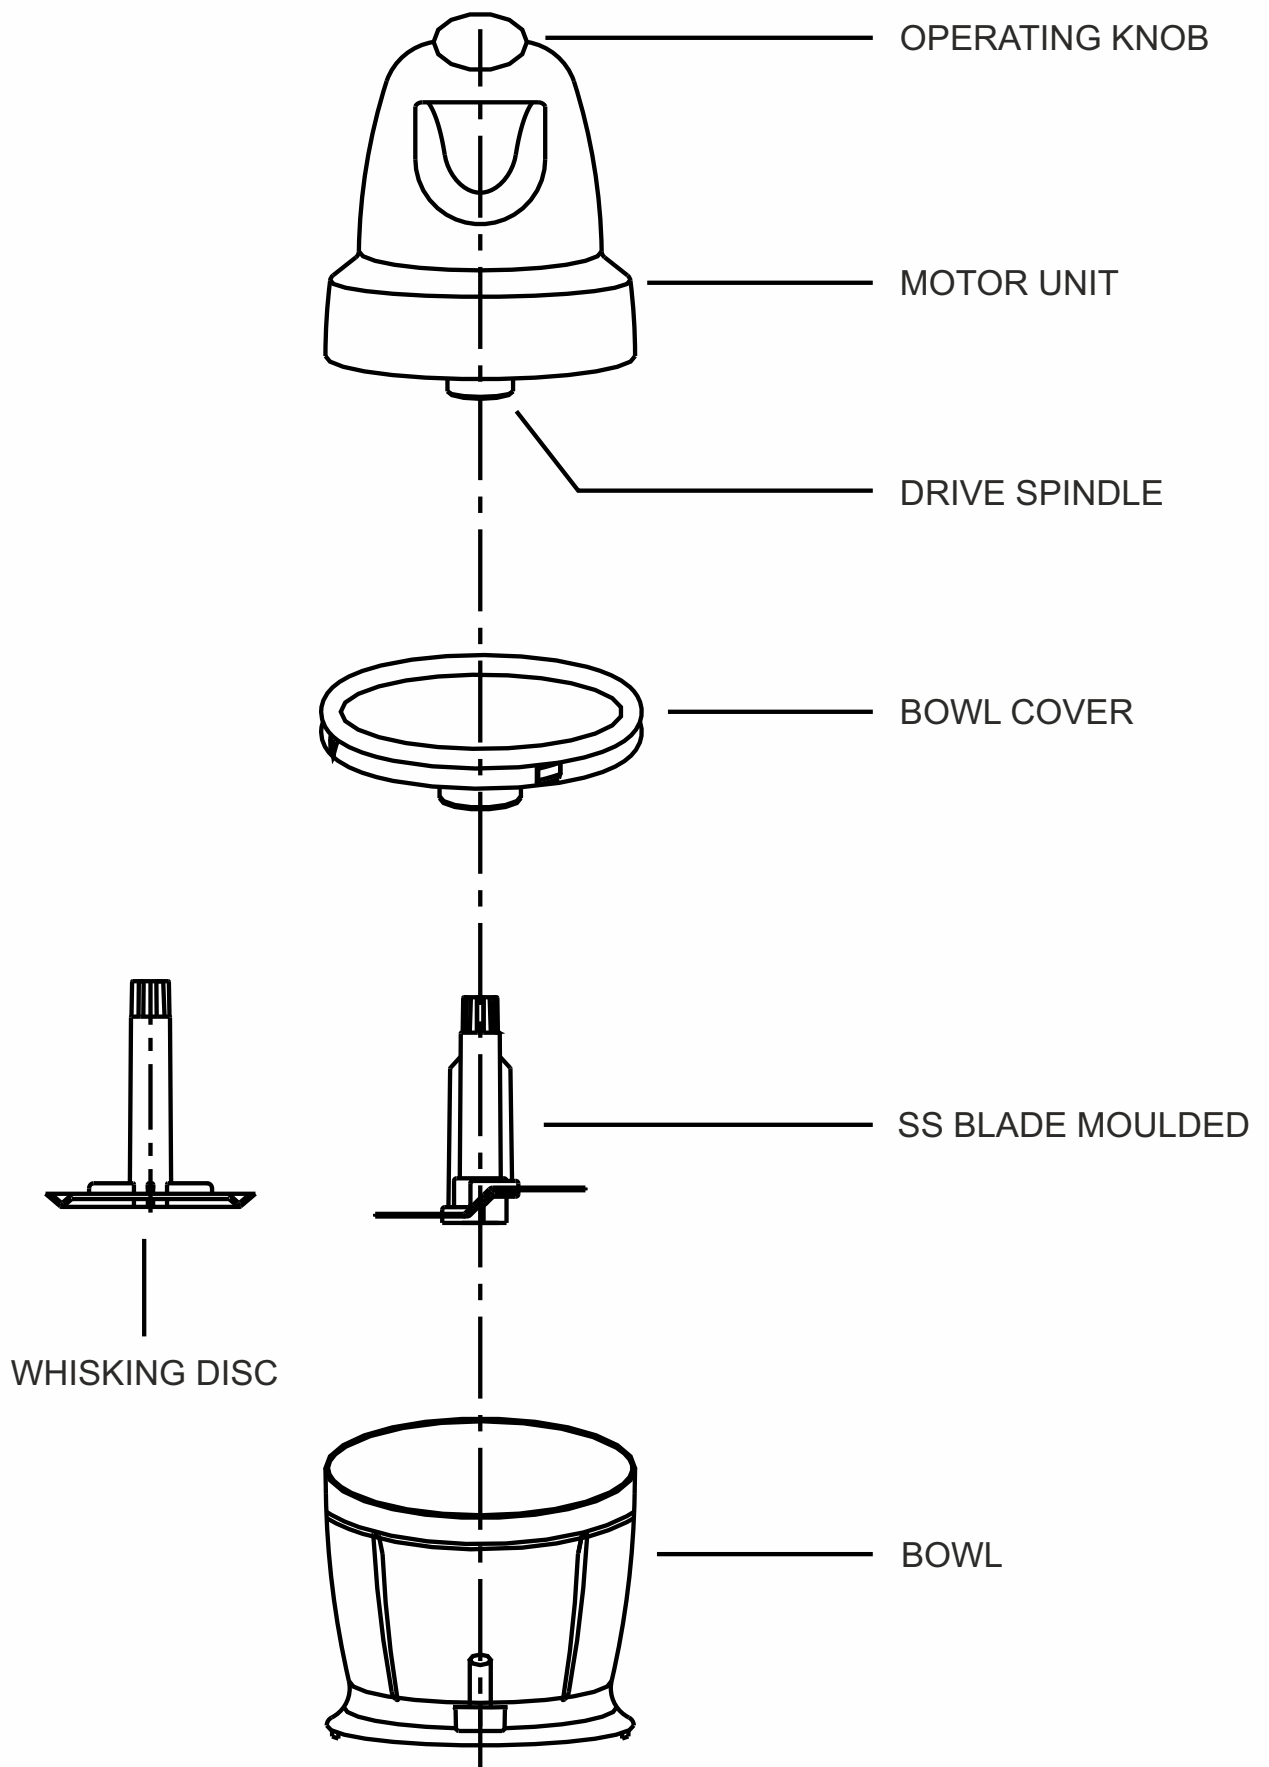

GENERAL SPECIFICATIONS

- Product Name : Mini Chopper
- Model No : SA 4043 Plus Black
- Working : Push to start – Single Speed

TECHNICAL SPECIFICATION

- Power : 250 W
- Voltage : 230 V AC 50 Hz
- Time Rating : 1 Minute Maximum Continuous
- Motor Speed RPM : 3600 (approx) – at no load
- Speed Settings : 1
- Cord Plug/Length : 2 Pins/1.0 m

WEIGHT

- Weight : 1.0 kg approx.

DIMENSIONS

- Product Dimension (WxDxH) mm : 120x120x240
- Box Dimension (WxDxH) mm : 130x130x250

WARRANTY

- Warranty : 2 years

240 mm

120 mm