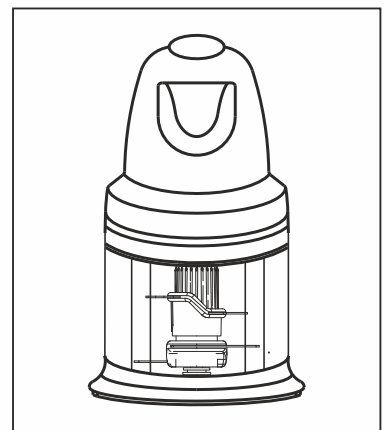

③ WHISKING DISC