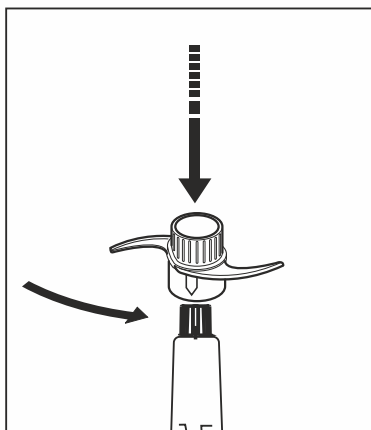

③ WHISKING DISC