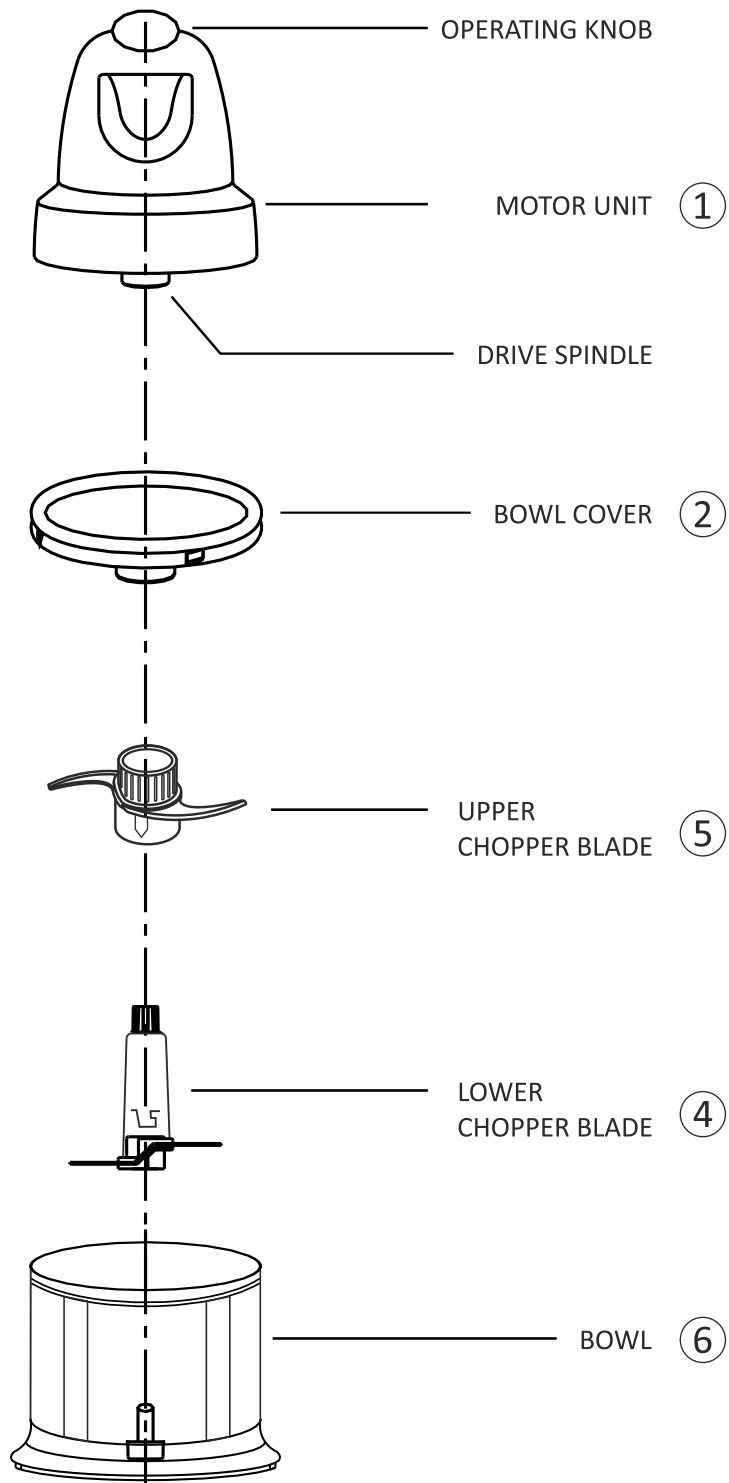

③ WHISKING DISC