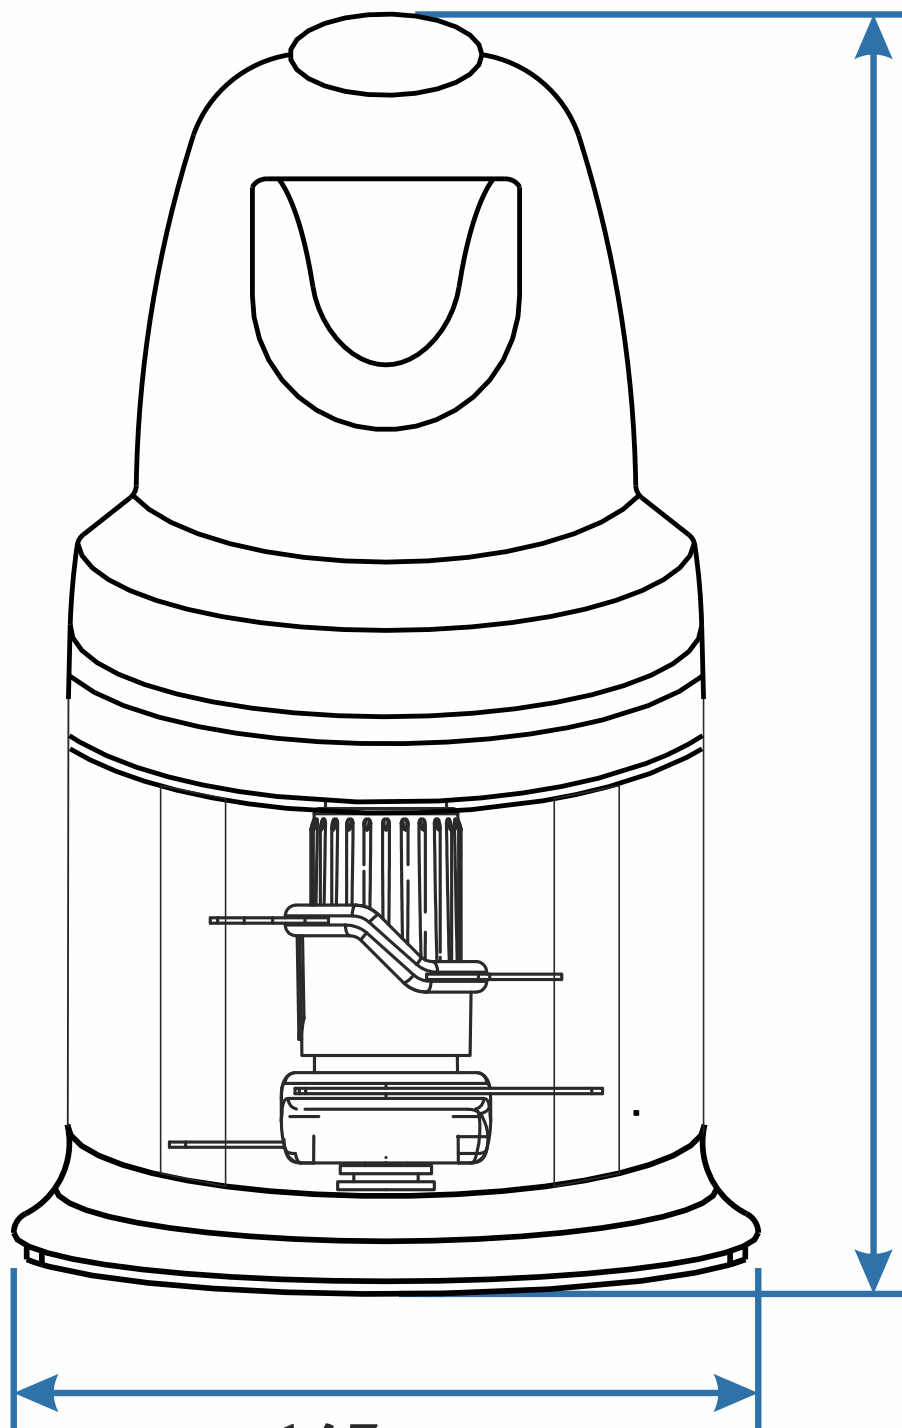

## WEIGHT

- Weight : 1.0 kg approx.

## DIMENSIONS

- Product Dimension (WxDxH) mm : 143x143x262
- Box Dimension (WxDxH) mm : 150x150x250

## WARRANTY

- Warranty : 2 years

③ WHISKING DISC

143 mm

262 mm