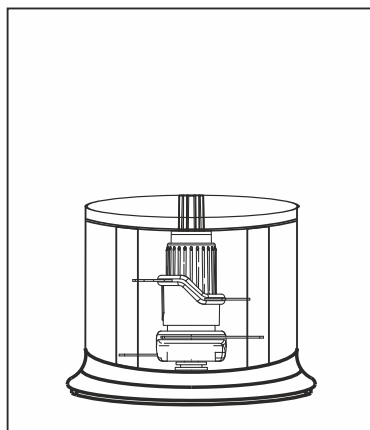

③ WHISKING DISC