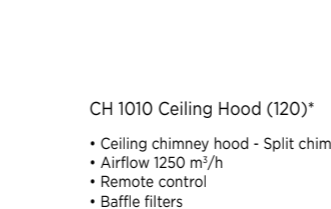

CH 1010 Ceiling Hood (120)*
• Ceiling chimney hood - Split chimney, • Airflow 1250 m³/h • Remote control • Baffle filters • PDCA housing • Energy saving 4x2 W LED lights • Powerful Italian motor with TOP