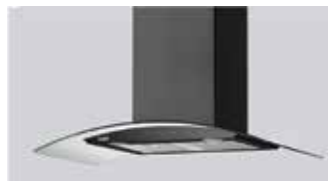

CH 6063 AC BL (60/90)*
• Airflow 1200 m³/h • Touch sensor control • 2x1.5 W LED lights • Baffle filter (Also available in stainless steel finish)