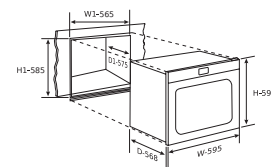

■ Provided

Built-in Dishwasher

Model	DW 7721 J
Place Settings	14
Type	Built-in Semi Integrated
Control	Electronic
Memory Function	■
Size (mm)	
W	598
D*	570
H	815
Opening W1 x D1 x H1	600 x 580 x 820

■ Provided *Depth shown in specification with the door closed.
 **Subject to change without prior notice

BO 657 Touch
600 mm / Capacity 56 litres

Features
8 Functions
Large viewing window
Double glass door
Touch control
LCD display
Oven light, child safety lock
Large oven capacity - 56L
Timer 24 hours
Grill plate, grill shelf, oil collect plate
Convection oven with turbo fan
3010 Watt
Dimensions (W x D x H)
595 x 568 x 596 mm
Opening (W1 x D1 x H1)
565 x 575 x 585 mm