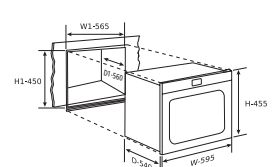

BO 657 Touch
600 mm / Capacity 56 litres

Features
8 Functions
Large viewing window
Double glass door
Touch control
LCD display
Oven light, child safety lock
Large oven capacity - 56L
Timer 24 hours
Grill plate, grill shelf, oil collect plate
Convection oven with turbo fan
3010 Watt
Dimensions (W x D x H)
595 x 568 x 596 mm
Opening (W1 x D1 x H1)
565 x 575 x 585 mm

BO 658 Touch
600 mm / Capacity 43 litres

Features
8 Functions
Large viewing window
Double glass door
Touch control
LCD display
Oven light, child safety lock
Large oven capacity - 43L
Timer 24 hours
Grill plate, grill shelf, oil collect plate
Convection oven with turbo fan
2600 Watt
Dimensions (W x D x H)
595 x 540 x 455 mm
Opening (W1 x D1 x H1)
565 x 560 x 450 mm