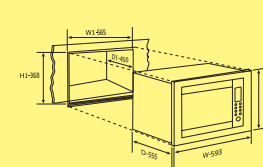

MO 674
600 mm / Capacity 25 litres

Features
Electronic Clock, 8 Auto Menus
Jogwheel control
Cooking end signal, child safety lock
Defrost by weight or time
Delay Protection
30 Sec. Speed Cook
Interior - Stainless Steel
Interior Light
Comply with EUP A11 standards
Microwave power - 900W
Grill 1100 W, Convection 2500 W
Clock 24 hours, Timer 95 min
Dimensions (W x D x H)
594 x 470 x 388 mm
Opening (W1 x D1 x H1)
560 x 550 x 380 mm

MO 675
600 mm / Capacity 25 litres

Features
Electronic Clock, 8 Auto Menus
Cooking end signal, child safety lock
Defrost by weight or time
Delay Protection
30 Sec. Speed Cook
Interior - Stainless Steel
Interior Light, Touch control
Comply with EUP A11 standards
Microwave power - 900W
Grill 1000 W
1450 W
Clock 24 hours, Timer 95 Min.
Full glass fascia
Dimension (W x D x H)
595 x 401 x 388 mm
Opening (W1 x D1 x H1)
560 x 500 x 380 mm

MO 677
600 mm / Capacity 25 litres

Features
Electronic built-in-microwave with grill
Defrost, Cooking end signal
Child safety lock, Pull handle door
60 minutes digital timer
Stainless steel cavity & frame
5 power levels, 2 grill power levels
6 auto cook menus
Power output 900 Watt,
1200 Watt Quartz grill
315MM glass turntable
Dimensions (W x D x H)
593 x 555 x 376 mm
Opening (W1 x D1 x H1)
565 x 560 x 368 mm