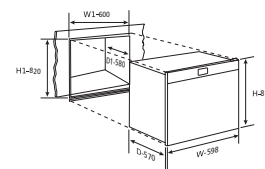

■ Provided

Built-in Dishwasher

Model	DW 7721 J
Place Settings	14
Type	Built-in Semi Integrated
Control	Electronic
Memory Function	■
Size (mm)	
W	598
D*	570
H	815
Opening W1 x D1 x H1	600 x 580 x 820

■ Provided *Depth shown in specification with the door closed.
 **Subject to change without prior notice