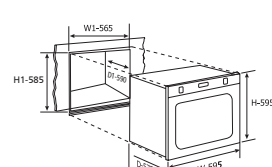

BO 658 Touch
600 mm / Capacity 43 litres

Features
8 Functions
Large viewing window
Double glass door
Touch control
LCD display
Oven light, child safety lock
Large oven capacity - 43L
Timer 24 hours
Grill plate, grill shelf, oil collect plate
Convection oven with turbo fan
2600 Watt
Dimensions (W x D x H)
595 x 540 x 455 mm
Opening (W1 x D1 x H1)
565 x 560 x 450 mm

BO 660 MR+Turbo
600 mm / Capacity 65 litres

Features
8 Functions
Enamel oven interior
3 layer door with viewing window
Removable door plate
Removable rack support with shelf position
Forced cooking system
Motorized rotisserie
Capacity - 65 lts.
Mech. Timer - 120 min.
2700 Watt
Dimensions (W x D x H)
595 x 575 x 595 mm
Opening (W1 x D1 x H1)
565 x 590 x 585 mm

Works on LP Gas

BO 663 Gas
600 mm / Capacity 65 litres

Features
3 Functions
Mechanical Timer - 120 min.
Triple safety system with Thermostat & F.F.D
3 layer door with viewing window
Removable door plate
Forced cooling system
Smoke Ventilation system
Oven Light
Capacity - 65 lts.
Motorized Rotisserie
Wire rack with Drip pan
Temperature setting 160/265°C
Dimensions (W x D x H)
595 x 575 x 595 mm
Opening (W1 x D1 x H1)
565 x 590 x 585 mm