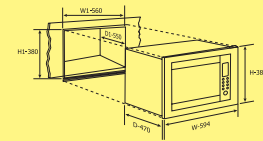

MO 674
600 mm / Capacity 25 litres

Features
Electronic Clock, 8 Auto Menus
Jogwheel control
Cooking end signal, child safety lock
Defrost by weight or time
Delay Protection
30 Sec. Speed Cook
Interior - Stainless Steel
Interior Light
Comply with EUP A11 standards
Microwave power - 900W
Grill 1100 W, Convection 2500 W
Clock 24 hours, Timer 95 min
Dimensions (W x D x H)
594 x 470 x 388 mm
Opening (W1 x D1 x H1)
560 x 550 x 380 mm