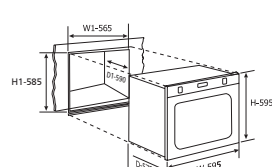

BO 657 Touch
600 mm / Capacity 56 litres

Features
8 Functions
Large viewing window
Double glass door
Touch control
LCD display
Oven light, child safety lock
Large oven capacity - 56L
Timer 24 hours
Grill plate, grill shelf, oil collect plate
Convection oven with turbo fan
3010 Watt
Dimensions (W x D x H)
595 x 568 x 596 mm
Opening (W1 x D1 x H1)
565 x 575 x 585 mm

BO 658 Touch
600 mm / Capacity 43 litres

Features
8 Functions
Large viewing window
Double glass door
Touch control
LCD display
Oven light, child safety lock
Large oven capacity - 43L
Timer 24 hours
Grill plate, grill shelf, oil collect plate
Convection oven with turbo fan
2600 Watt
Dimensions (W x D x H)
595 x 540 x 455 mm
Opening (W1 x D1 x H1)
565 x 560 x 450 mm

BO 660 MR+Turbo
600 mm / Capacity 65 litres

Features
8 Functions
Enamel oven interior
3 layer door with viewing window
Removable door plate
Removable rack support with shelf position
Forced cooking system
Motorized rotisserie
Capacity - 65 lts.
Mech. Timer - 120 min.
2700 Watt
Dimensions (W x D x H)
595 x 575 x 595 mm
Opening (W1 x D1 x H1)
565 x 590 x 585 mm