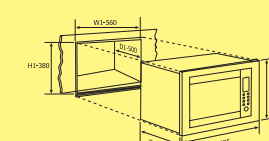

Works on LP Gas

BO 663 Gas
600 mm / Capacity 65 litres

Features
3 Functions
Mechanical Timer - 120 min.
Triple safety system with Thermostat & F.F.D
3 layer door with viewing window
Removable door plate
Forced cooling system
Smoke Ventilation system
Oven Light
Capacity - 65 lts.
Motorized Rotisserie
Wire rack with Drip pan
Temperature setting 160/265°C
Dimensions (W x D x H)
595 x 575 x 595 mm
Opening (W1 x D1 x H1)
565 x 590 x 585 mm

MO 674
600 mm / Capacity 25 litres

Features
Electronic Clock, 8 Auto Menus
Jogwheel control
Cooking end signal, child safety lock
Defrost by weight or time
Delay Protection
30 Sec. Speed Cook
Interior - Stainless Steel
Interior Light
Comply with EUP A11 standards
Microwave power - 900W
Grill 1100 W, Convection 2500 W
Clock 24 hours, Timer 95 min
Dimensions (W x D x H)
594 x 470 x 388 mm
Opening (W1 x D1 x H1)
560 x 550 x 380 mm

MO 677
600 mm / Capacity 25 litres

Features
Electronic built-in-microwave with grill
Defrost, Cooking end signal
Child safety lock, Pull handle door
60 minutes digital timer
Stainless steel cavity & frame
5 power levels, 2 grill power levels
6 auto cook menus
Power output 900 Watt,
1200 Watt Quartz grill
315MM glass turntable
Dimensions (W x D x H)
593 x 555 x 376 mm
Opening (W1 x D1 x H1)
565 x 560 x 368 mm