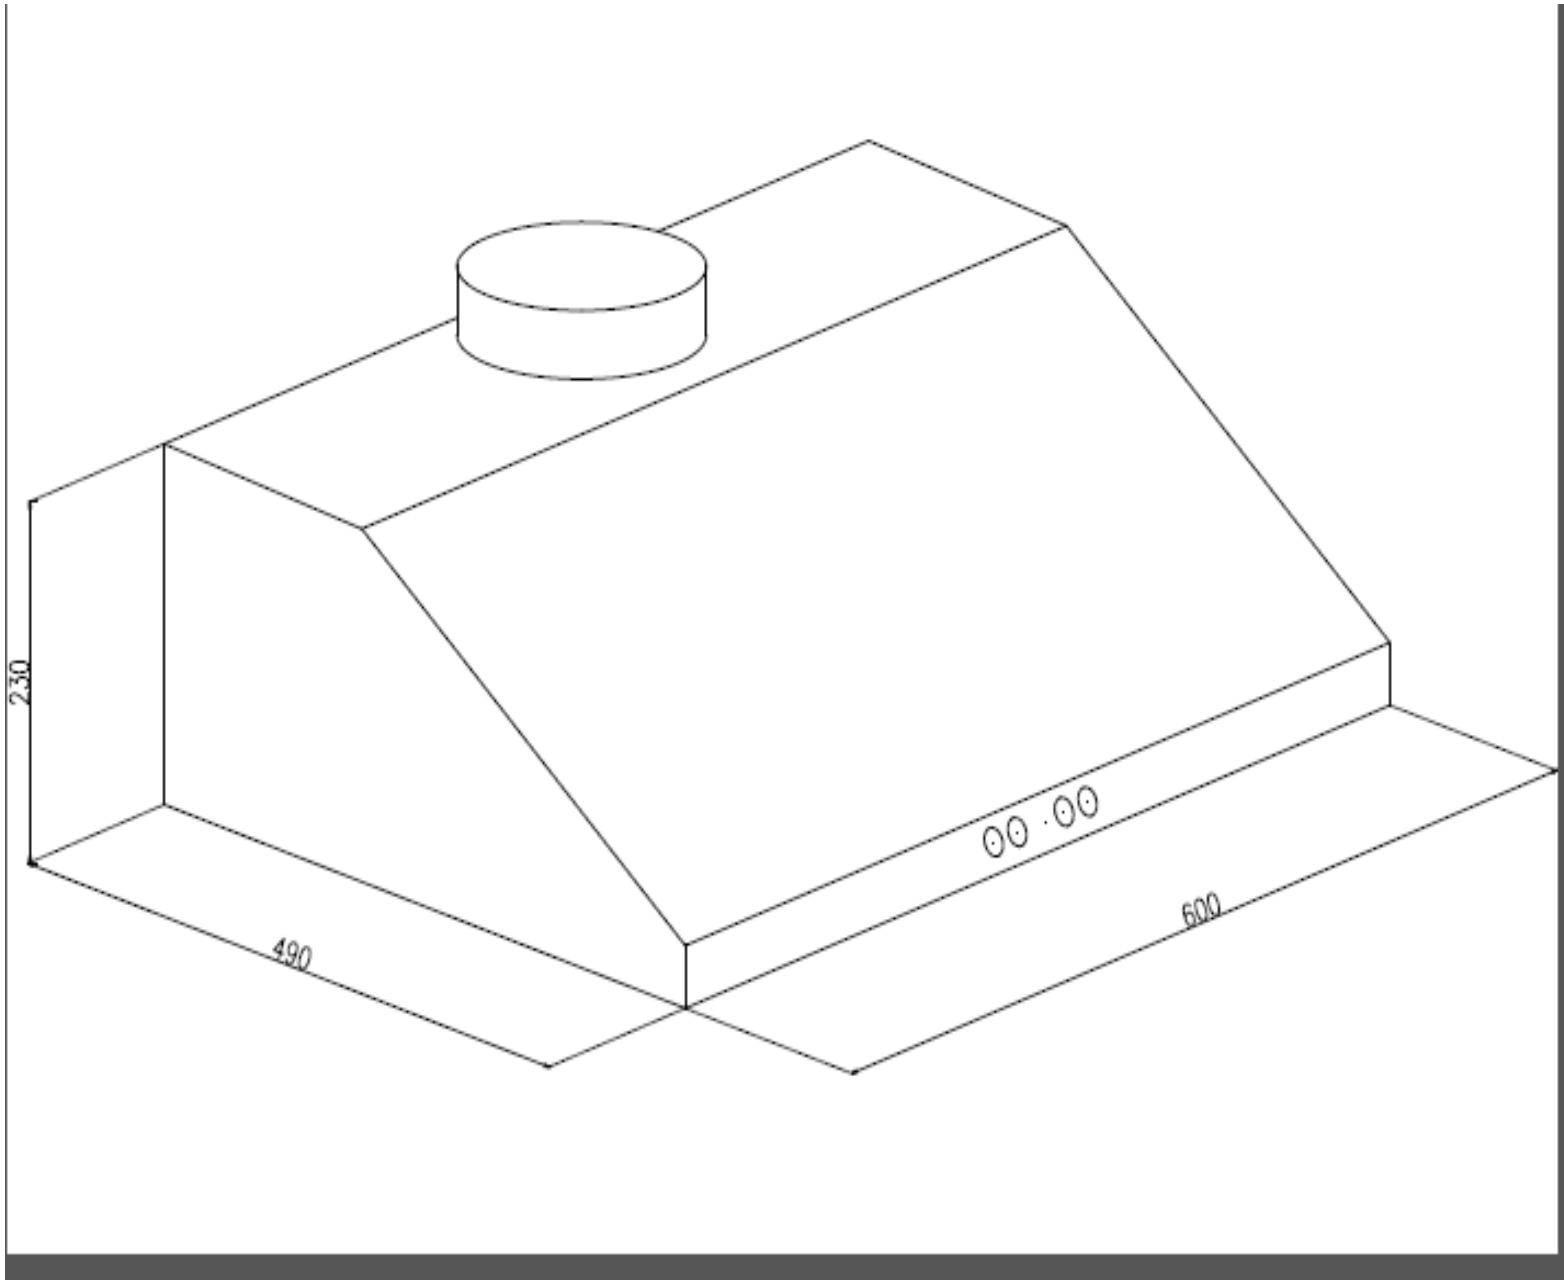

<b>Technical specs</b>	
<b>General properties</b>	
<b>GL 6002 60cm PB SS 750</b>	
<b>Product group</b>	<b>Chimney Hoods</b>
Brand	GLEN
Product name / Commercial code	GL 6002 SS 750
EAN code	8904107305841
Finish chimney	Stainless steel
Material chimney	Stainless steel
Operation mode	Exhaust
Connection rating (W)	225 w
Current (A)	1.5 Amp
Voltage(V)	220 – 240 V 50Hz
Dimensions of the chimney (mm) LxWxH	600X500X230
Dimensions of the packed product (LxWxH) 60 (cm)	66.0 x 28.0 x 56.0
Net weight (kg)	7.8kg
Gross weight (kg)	10.0kg
Type of control	Push button control
Number of motors	1
Total power of the motors (W)	145 W
Number of speed settings	3 stage
Airflow (m3/h)	750
Number of lights	2
Type of lamps used	Normal lamps
Total power of the lamps (W)	80 W
Diameter of air outlet (mm)	100 mm (4 inch)
Grease filter Number/ Type	2X SS Baffle Filter
carbon Filters	Optional Extra