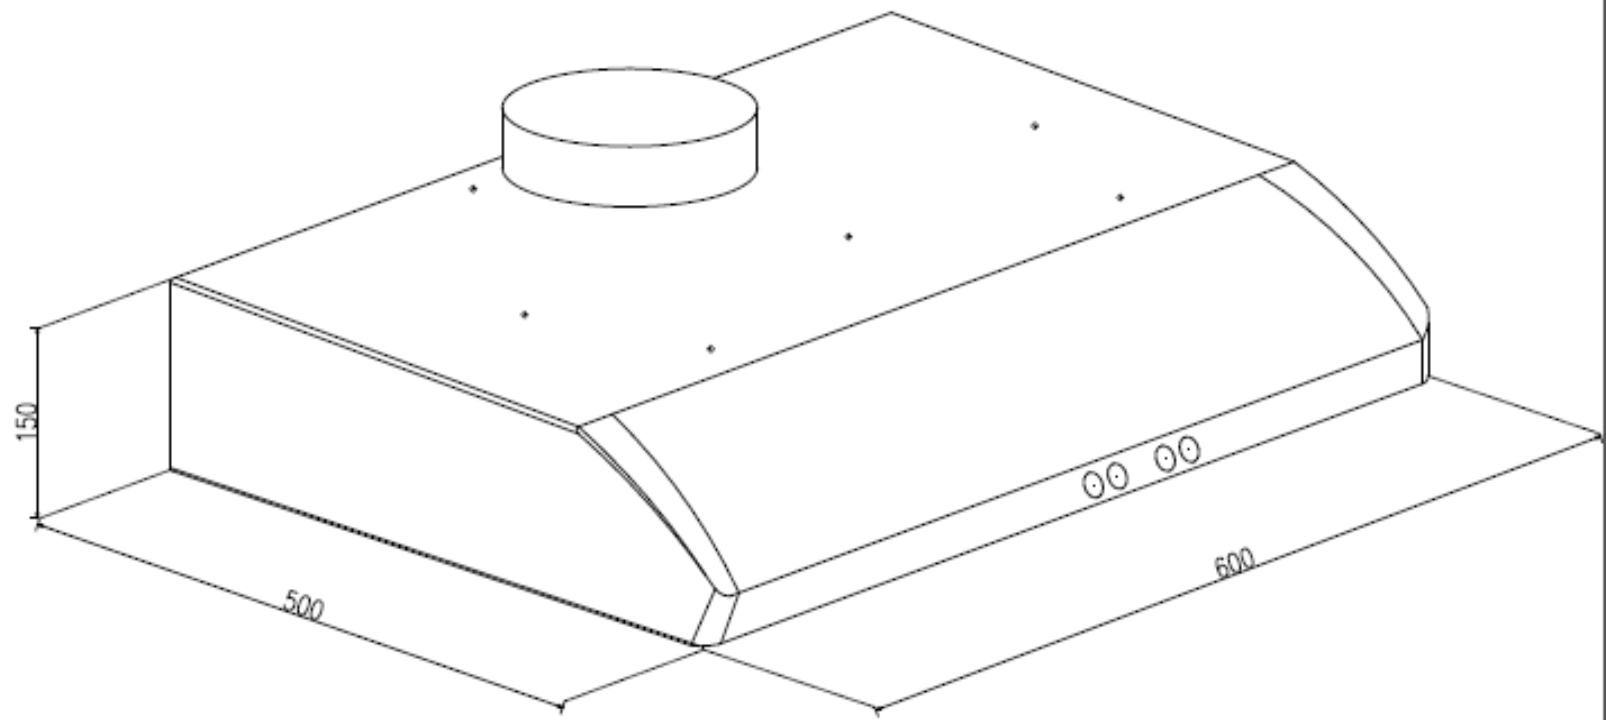

Technical specs	
General properties	
GL 6014 60cm SS 1000	
Product group	Chimney Hoods
Brand	GLEN
Product name / Commercial code	GL 6014 SS 1000
EAN code	8904107303281
Finish chimney	Stainless steel
Material chimney	Stainless steel
Operation mode	Exhaust
Connection rating (W)	294 w
Current (A)	2 Amp
Voltage(V)	220 – 240 V 50Hz
Dimensions of the chimney (mm) LxWxH	600X500X150
Dimensions of the packed product (LxWxH) 60 (cm)	59.0 x 23.0 x 58.0
Net weight (kg)	8.0kg
Gross weight (kg)	10.0kg
Type of control	Push button control
Number of motors	2
Total power of the motors (W)	290 W
Number of speed settings	3 stage
Airflow (m3/h)	1000
Number of lights	2
Type of lamps used	LED lamps
Total power of the lamps (W)	4 W
Diameter of air outlet (mm)	100 mm (4 inch)
Grease filter Number/ Type	2X SS Baffle Filter
carbon Filters	Optional Extra