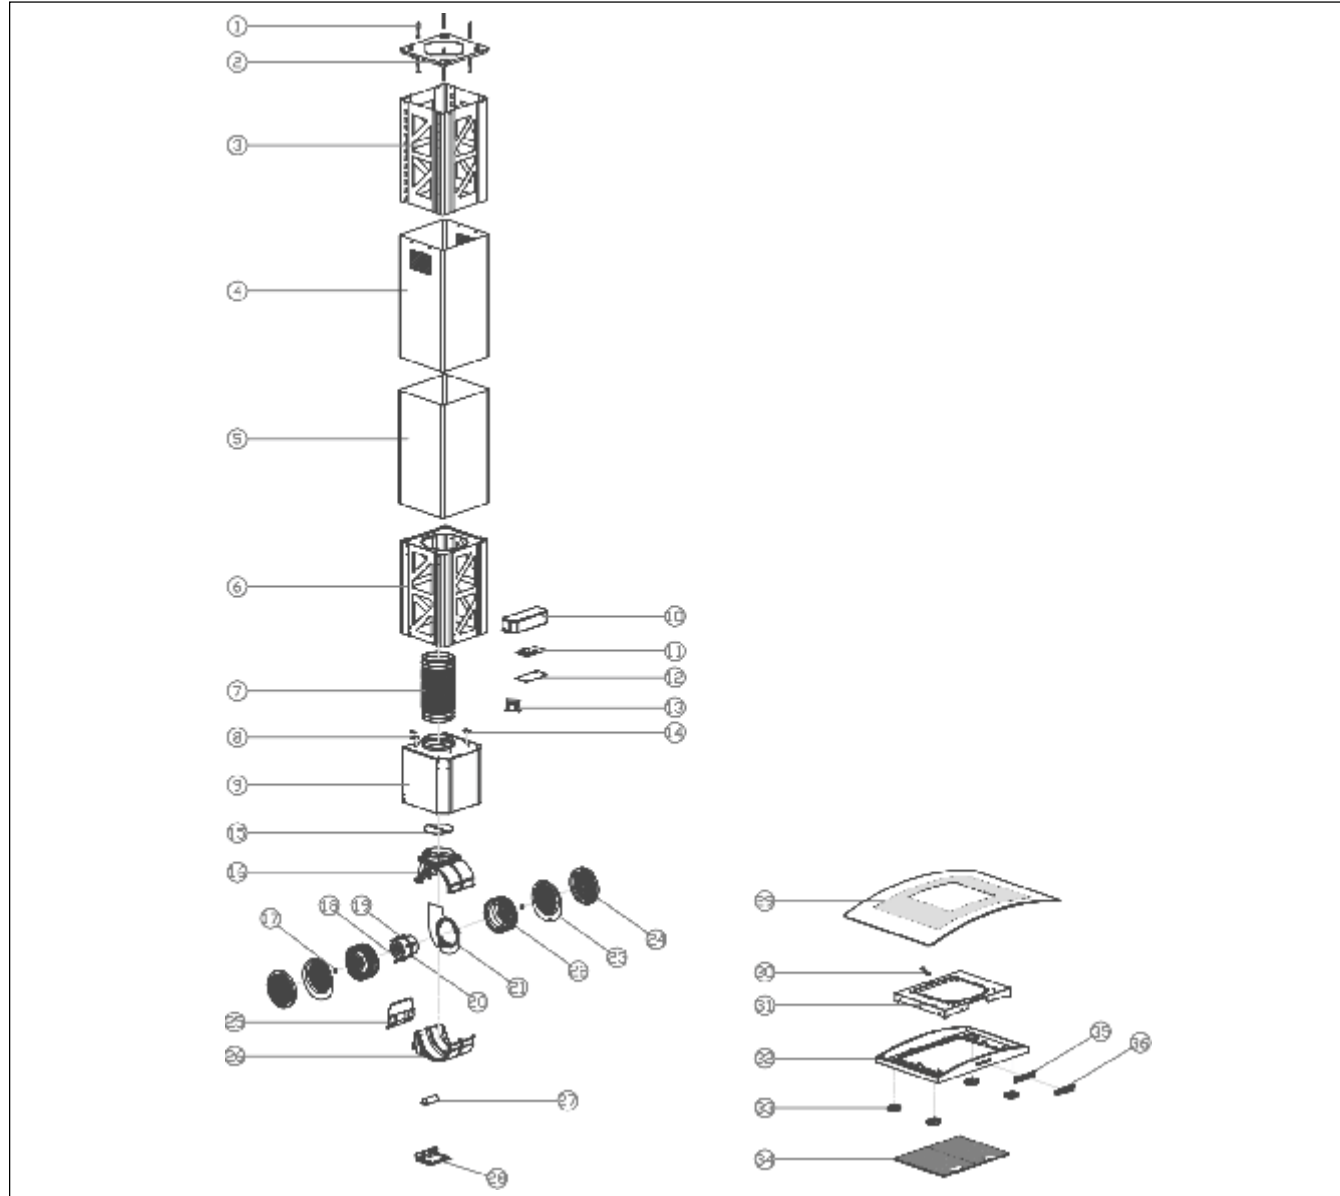

Chimney Aria Island

Chimney Aria Island

Ref no.	Item Name	Sap Code	Ref no.	Item Name	Sap Code
1	Expanding screw		29	Tempered glass	
2	Ceiling cover		30	Frame support board	
3	Upper support frame		31	Bracket board	
4	Inner duct		32	Bottom cover	
5	outer duct		33	Lamp assembly	
6	Low support frame		34	Aluminium filter	
7	Plastic pipe		35	Switch assembly	
8	Wire fixing groove		36	Switch support	
9	Blower box				
10	Electrical box				
11	Printing circuit board				
12	PCB fixing board				
13	Transformer				
14	Wire outlet hole				
15	Air outlet valve				
16	Blower assembly(Part 1)				
17	Nut of fan				
18	Nut of motor				
19	Motor shockproof mat				
20	Motor				
21	Motor fixing board				
22	Fan(left and right)				
23	Motor fixing cover				
24	Charcoal filter				
25	Blower fixing board(back)				
26	Blower assembly(Part 2)				
27	Capacitance				
28	Blower fixing board(bottom)				