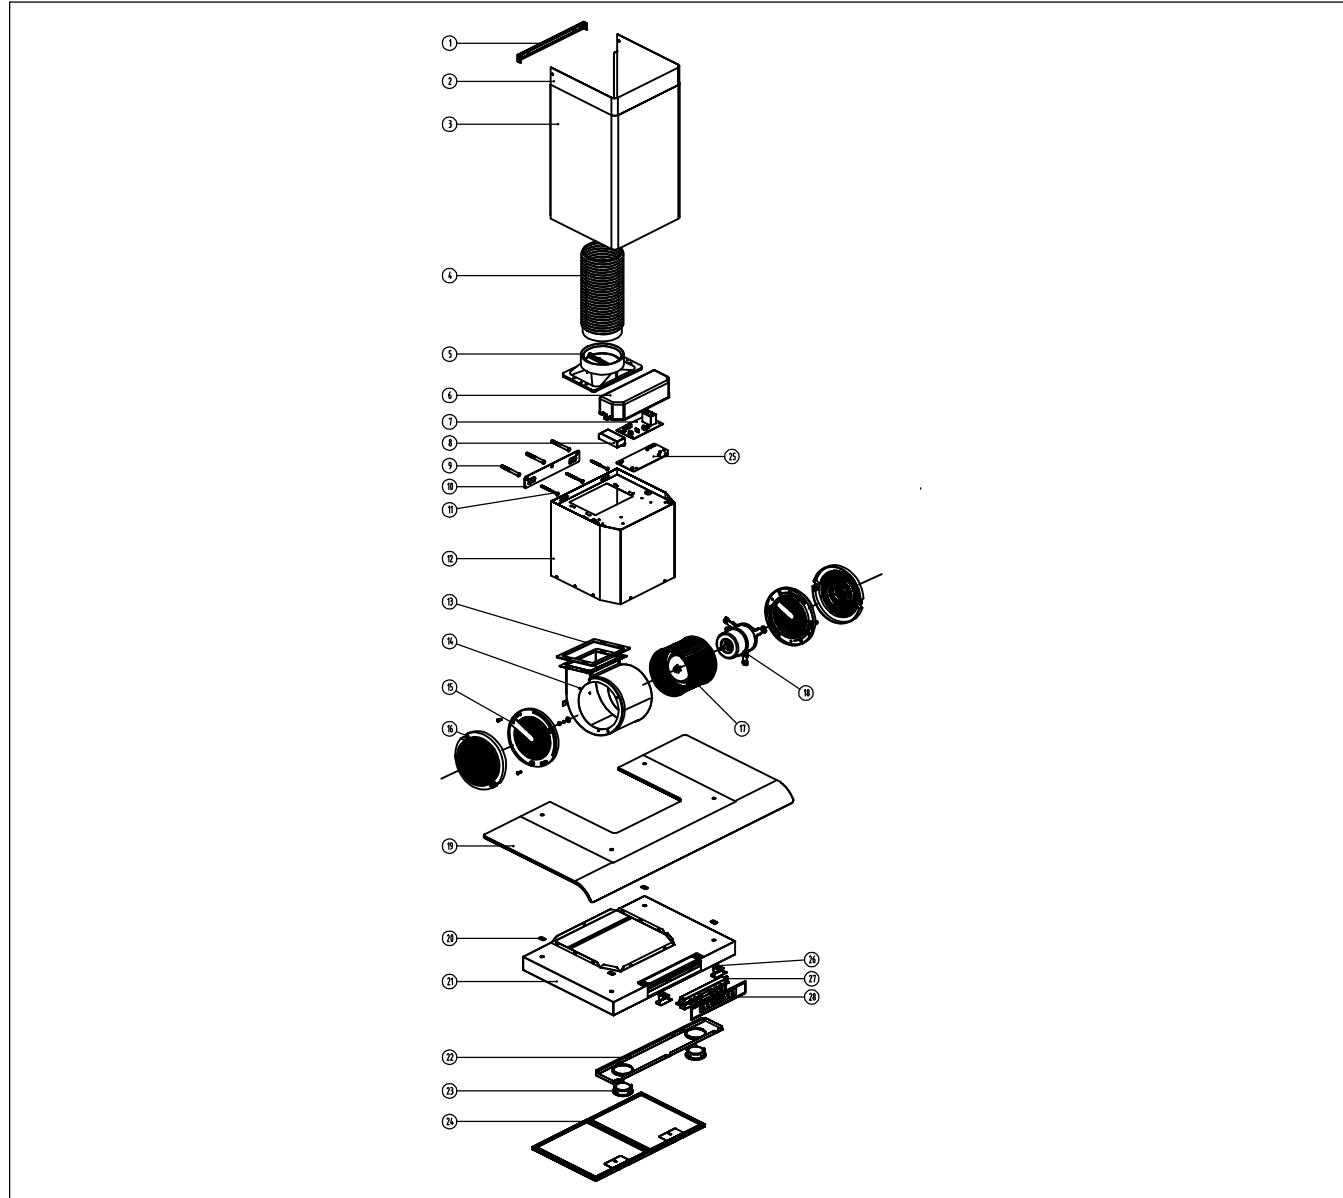

## Chimney Enrico Touch

Chimney Enrico Touch		
Ref. No	Spare Detail	Sap Code
28	Decorative sheet of switch	
27	switch assembly	
26	Bracket of switch	
25	PCB fixing Board	
24	Aluminium Filter	
23	Lamp assembly	
22	Lamp decorative board	
21	Bottom cover	
20	Nut	
19	Glass	
18	Motor	
17	Fan	
16	Charcol Filter	
15	Motor fixing board	
14	Blower assembly	
13	Gasket For shutter	
12	Blower Box	
11	Expanding Screw	
10	Hook	
9	Expanding Screw	
8	Transformer	
7	PCB	
6	Electric Box	
5	shutter	
4	Plastic Pipe	
3	Outer duct	
2	Inner Duct	
1	Duct hook	