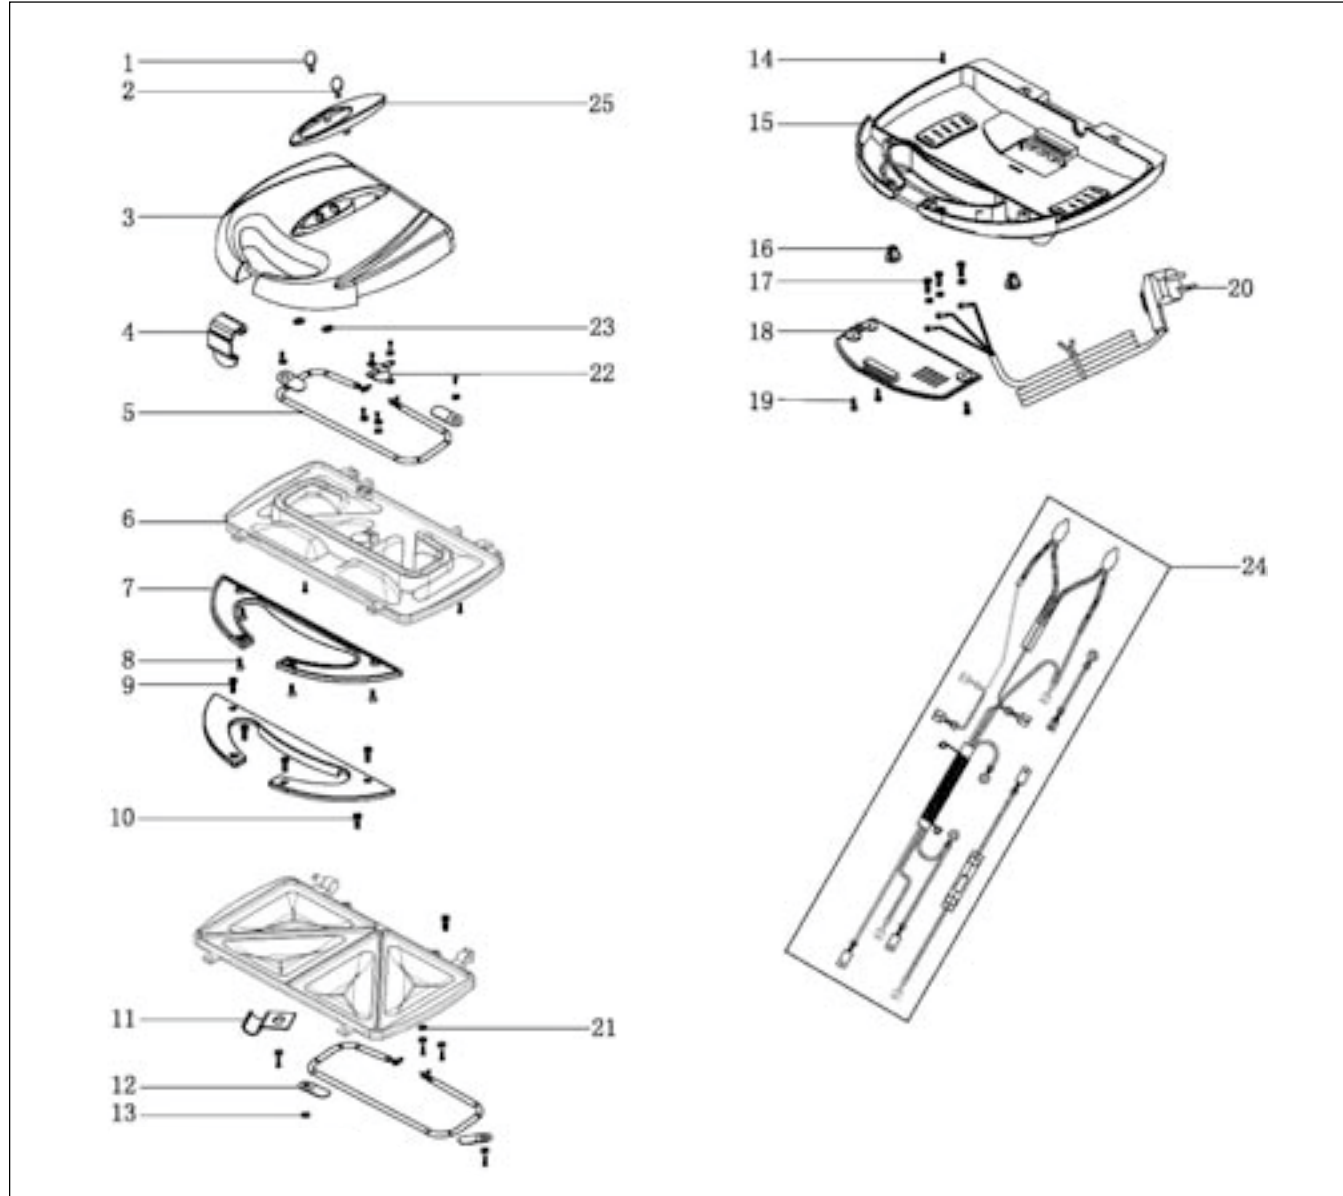

Sandwich Maker GL 3025

Sandwich Maker GL 3025		
Ref. No.	Spare Part Name	SAP Code
1	lamp cover -Red	50002221
2	Lampcover-Green	50002222
3	Top Cover	50002292
4	Handle lock	50002223
5	Element	
6	Cook Plate	
7	Decorative Handle	50002225
11	Element fixing clamp	50002224
15	Bottom Cover	50002293
16	Foot	
18	Power Base Cover	
20	Power Cord	
22	Thermstat	50002226
24	LED wire set	