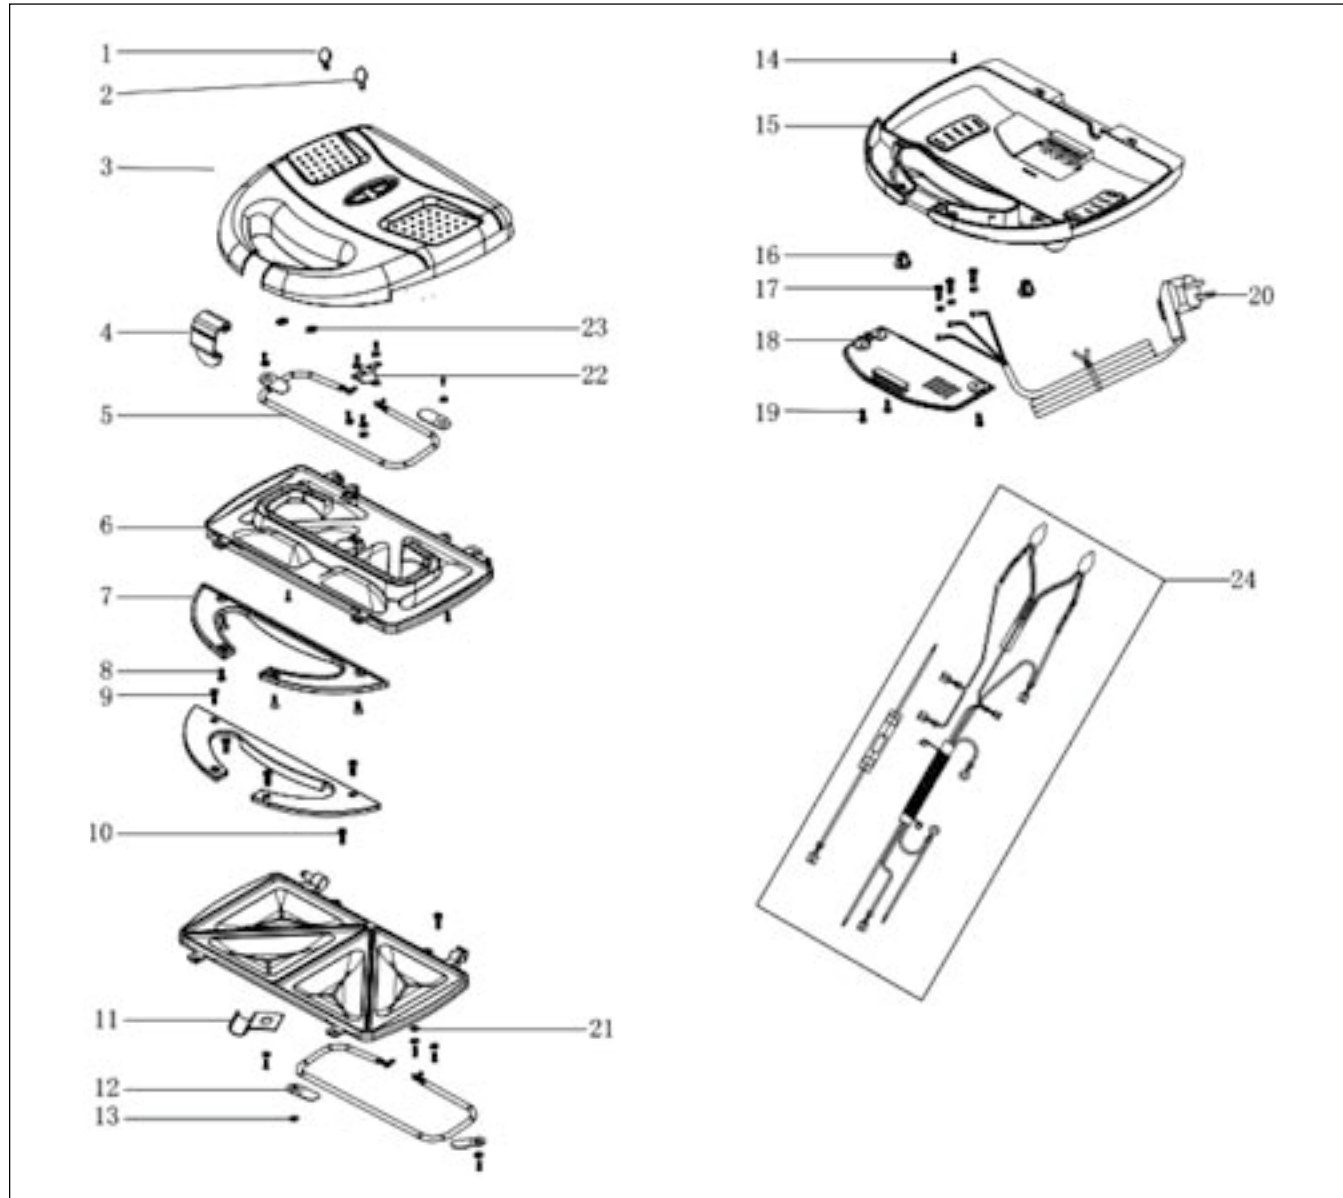

Sandwich Maker GL 3026

Sandwich Maker GL 3026		
Ref. No.	Spare Part Name	SAP Code
24	Lead Assemble d	
23	Circular External Nut	
22	Thermostate	50002485
21	Mum Washer	
20	Power Cord	
19	Screw	
18	Block Power cord	50002484
17	screw	
16	Rubber Foot	
15	Lower Housing	50002491
14	Screw	
13	Spring washer	
12	Patch	
11	thermo Fuse Press Patch	
10	Screw	
9	Screw	
8	Screw	
7	Gripe cover	50002486
6	Grill	50002489
5	Heating Element	50002492
4	Handle Locker	50002483
3	Upper house	50002490
2	Lamp cover (Green)	50002482
1	Lamp cover (red)	50002481