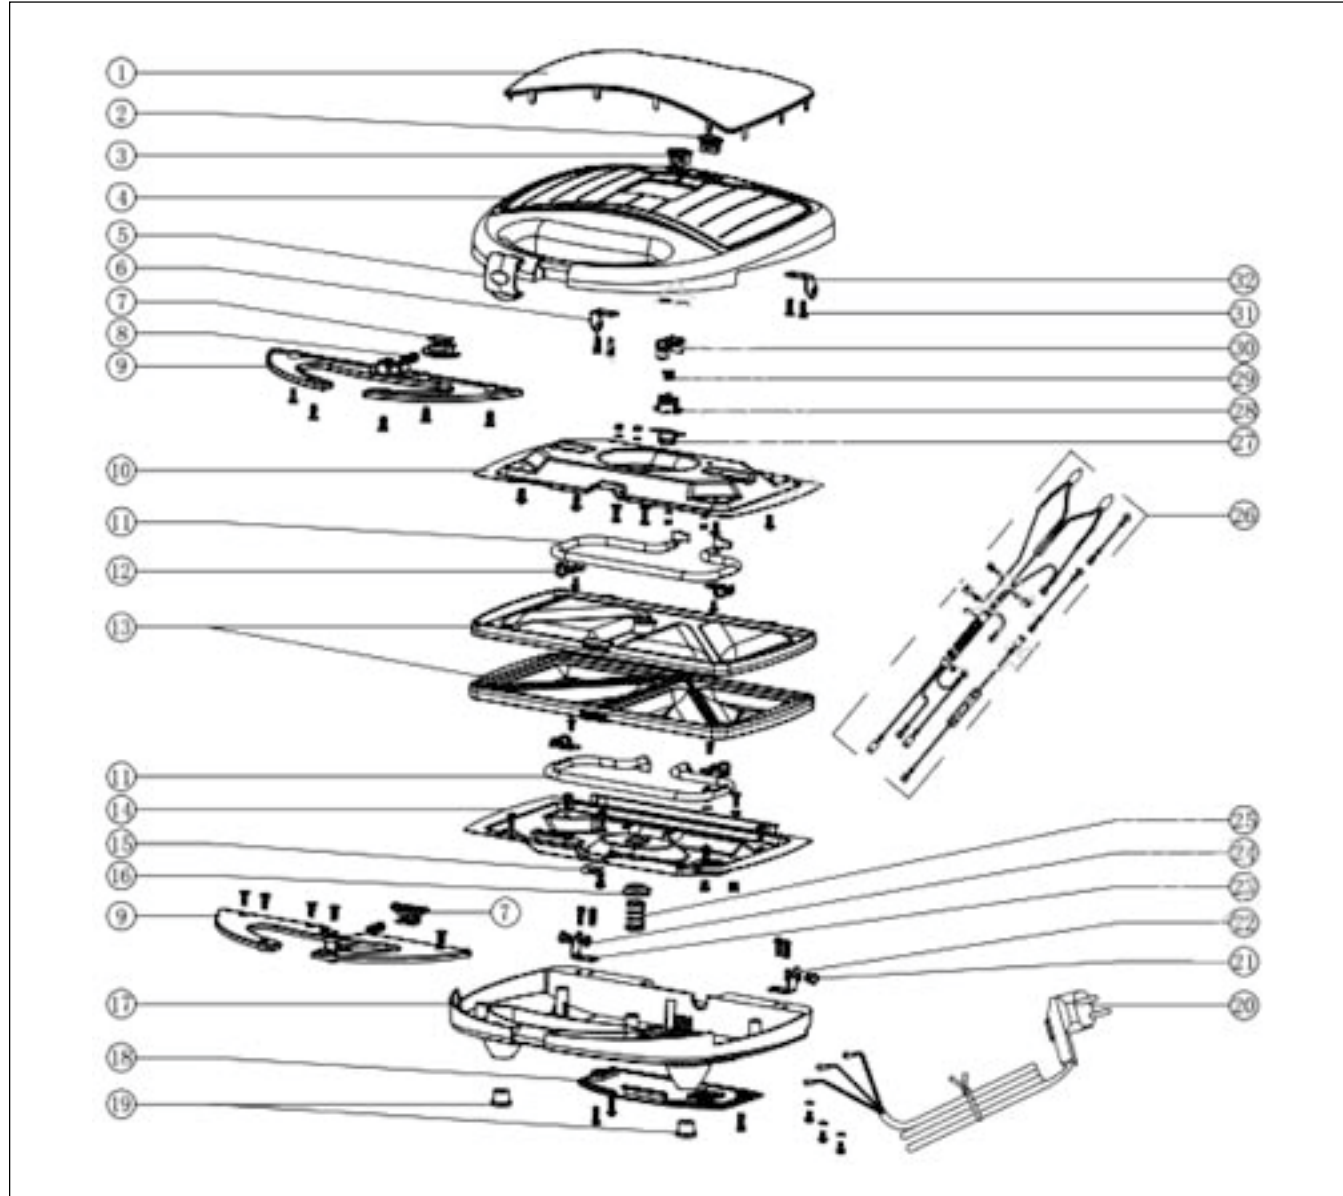

Sandwich Maker GL 3027 DX

Sandwich Maker GL 3027 DX		
Ref. No.	Spare Part Name	SAP Code
32	Upper Strut Bar(Right)	
31	Screw & Washer	
30	Thermostat Stationary	
29	Thermostat Spring	
28	Thermostat Holder	
27	Thermostat	50002472
26	Internal Wire Set	
25	Support Cap Spring	
24	E-Ring	
23	Lower Strut Bar(Left)	
22	Lower Strut Bar(Right)	
21	Axletree	
20	Power Cord	
19	Rubber Foot	
18	Electrical Cover	50002471
17	Lower Housing	50002479
16	Support Cap	
15	Fuse Stationary	
14	Lower Reflector Plate	
13	Cooking Plate	50002476/2475
12	Clamp Of Heating Element	
11	Heating Element	50002480
10	Upper Reflector Plate	
9	Handle Cover	50002473
8	Pushing Button Spring	
7	Pushing Button	
6	Upper Strut Bar(Left)	
5	Handle Lock	50002470
4	Upper Housing	50002478
3	Lamp Cover(Red)	50002468

Ref. No.	Spare Part Name	SAP Code
2	Lamp Cover(Green)	50002469
1	Stainless Cover	