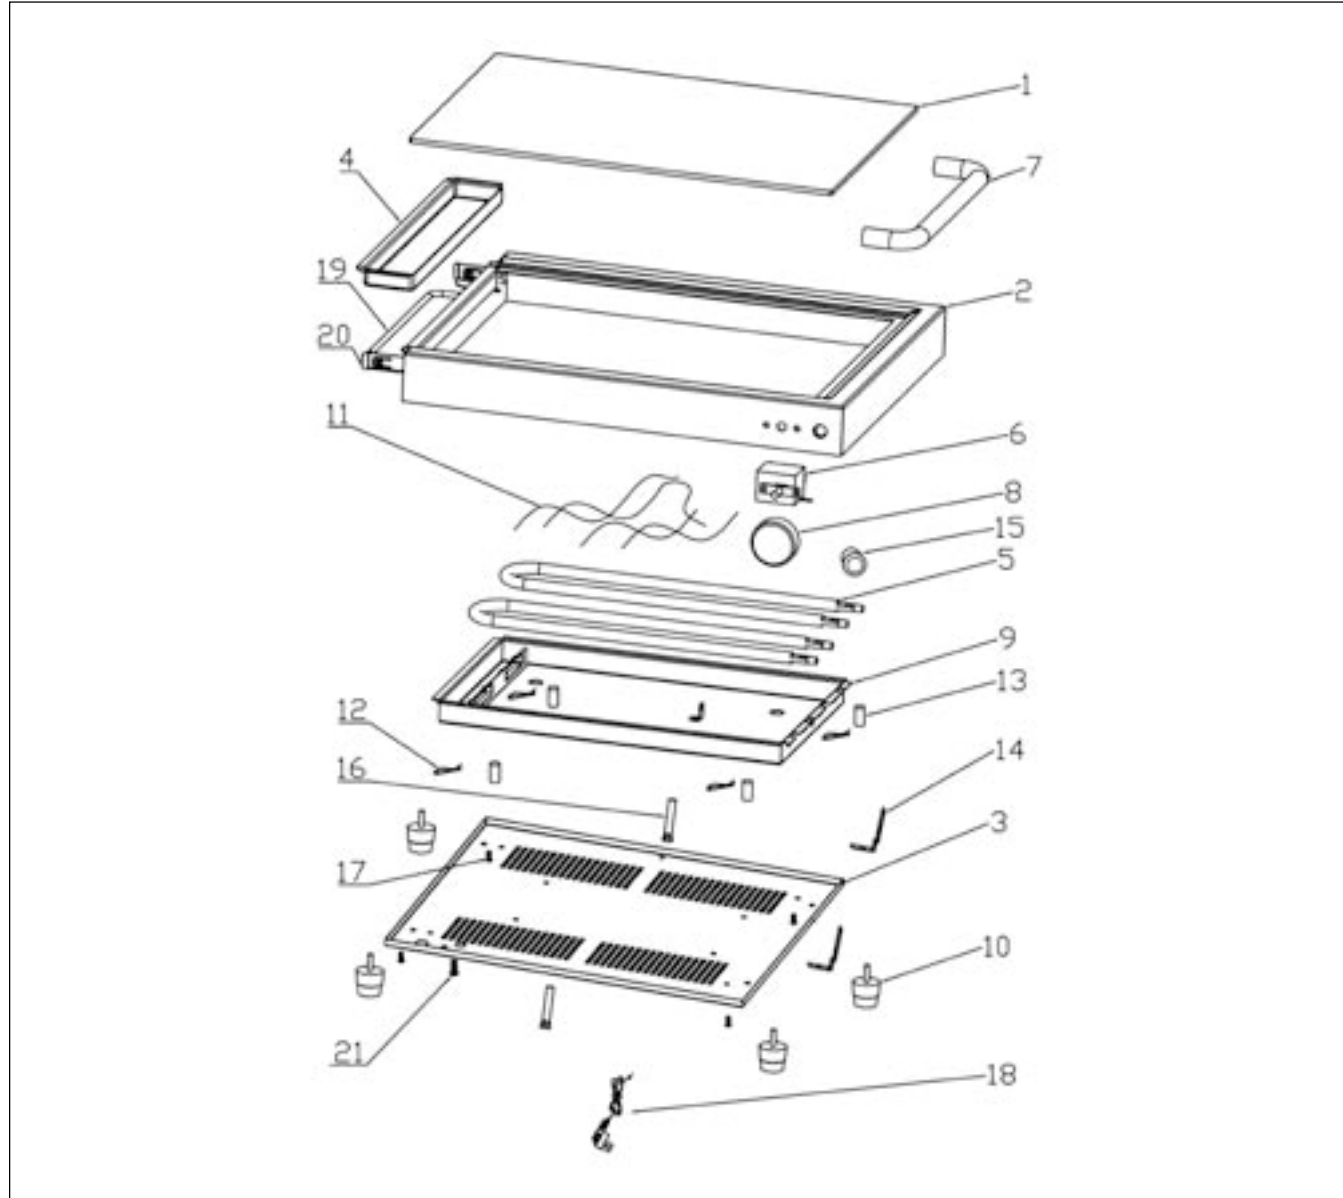

## Glass Grill GL 3033

Glass Grill GL 3033		
Ref. No.	Spare Part Name	SAP Code
1	Ceramic Glass	50002886
2	Top Enclosure	
3	Bottom Enclosure	
4	Oil Tray	50002887
5	Heating	50002888
6	Thermostat	50002889
7	Handle	
8	Knob	50002890
9	Reflection Box	
10	Feet	50002891
11	Internal Wire	
12	R Pin	
13	Copper Column	
14	L Support	
15	LED indicate	50002892
16	Nylon Column	
17	Screw	
18	Power Cord	
19	Small Handle	
20	Oil Tray Support	
21	Screw for Ground	