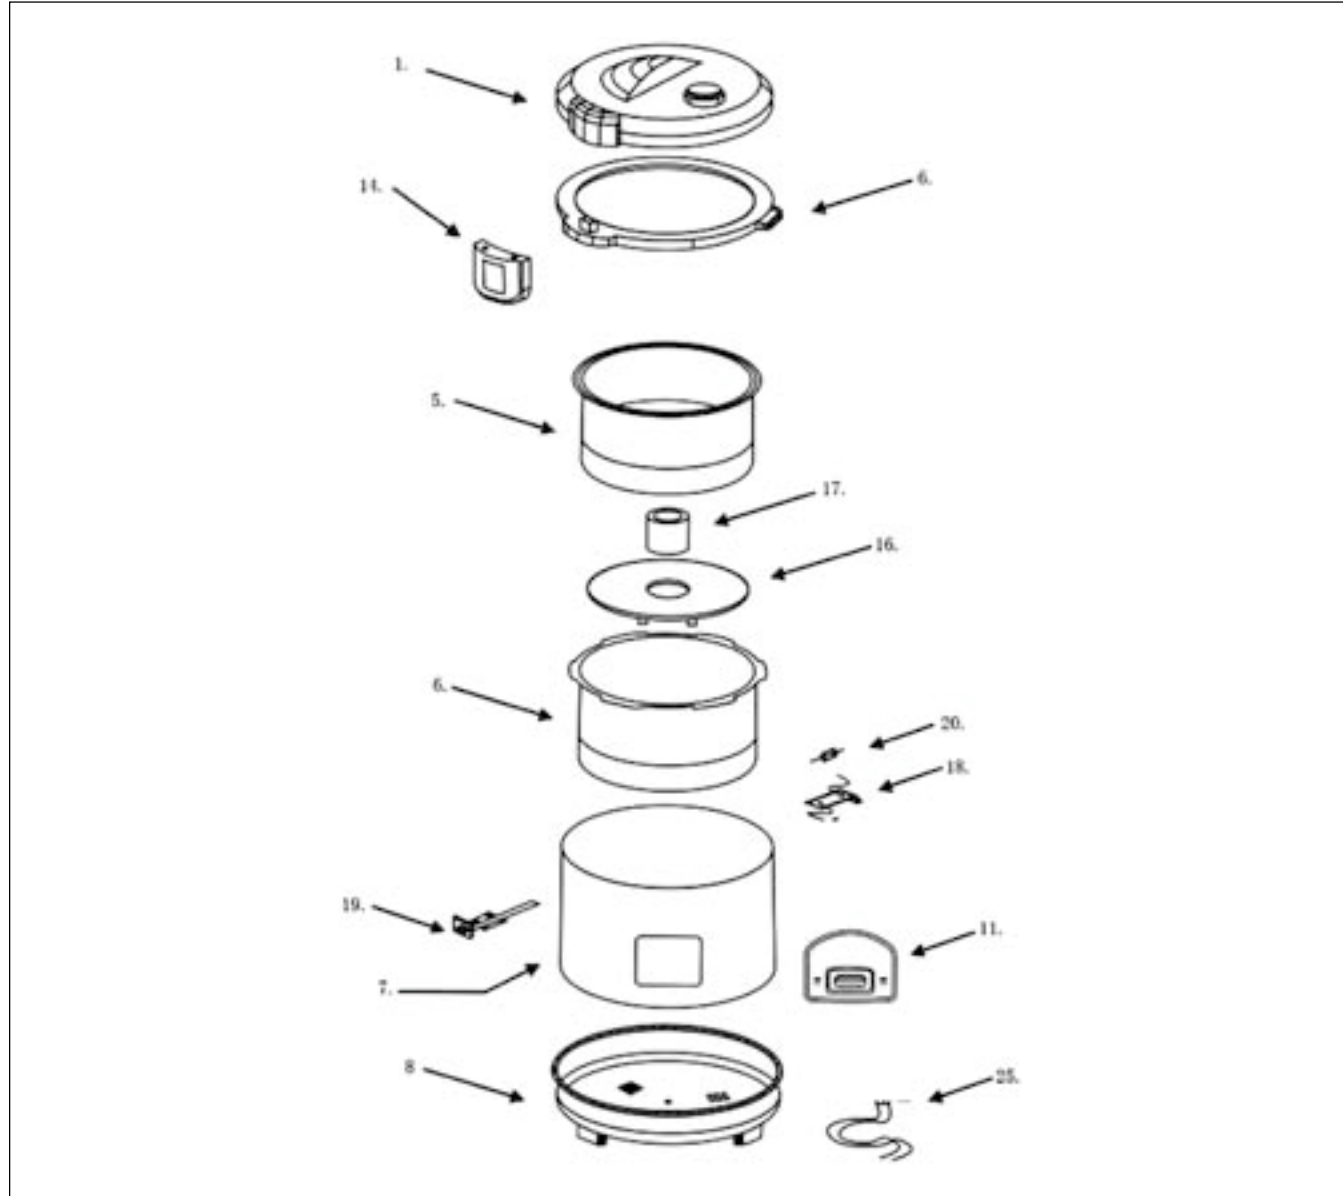

Rice Cooker GL 3055 DX

| Rice Cooker GL 3055 DX | | |
|------------------------|-------------------|----------|
| Ref. No. | Spare Part Name | SAP Code |
| 5 | AL Inner Pot | 50002572 |
| 20 | Fuse | 50002580 |
| | Gift Box | 50002578 |
| 14 | Gutter of Water | 50002571 |
| 16 | Heating Plate | 50002574 |
| 17 | Magnet Controller | 50002584 |
| 1 | Plastic Cover | 50002570 |
| 25 | Power Cord | 50002576 |
| 11 | Switch | 50002575 |
| 19 | Switch Lever | 50002573 |
| 18 | Warm Plate | 50002582 |