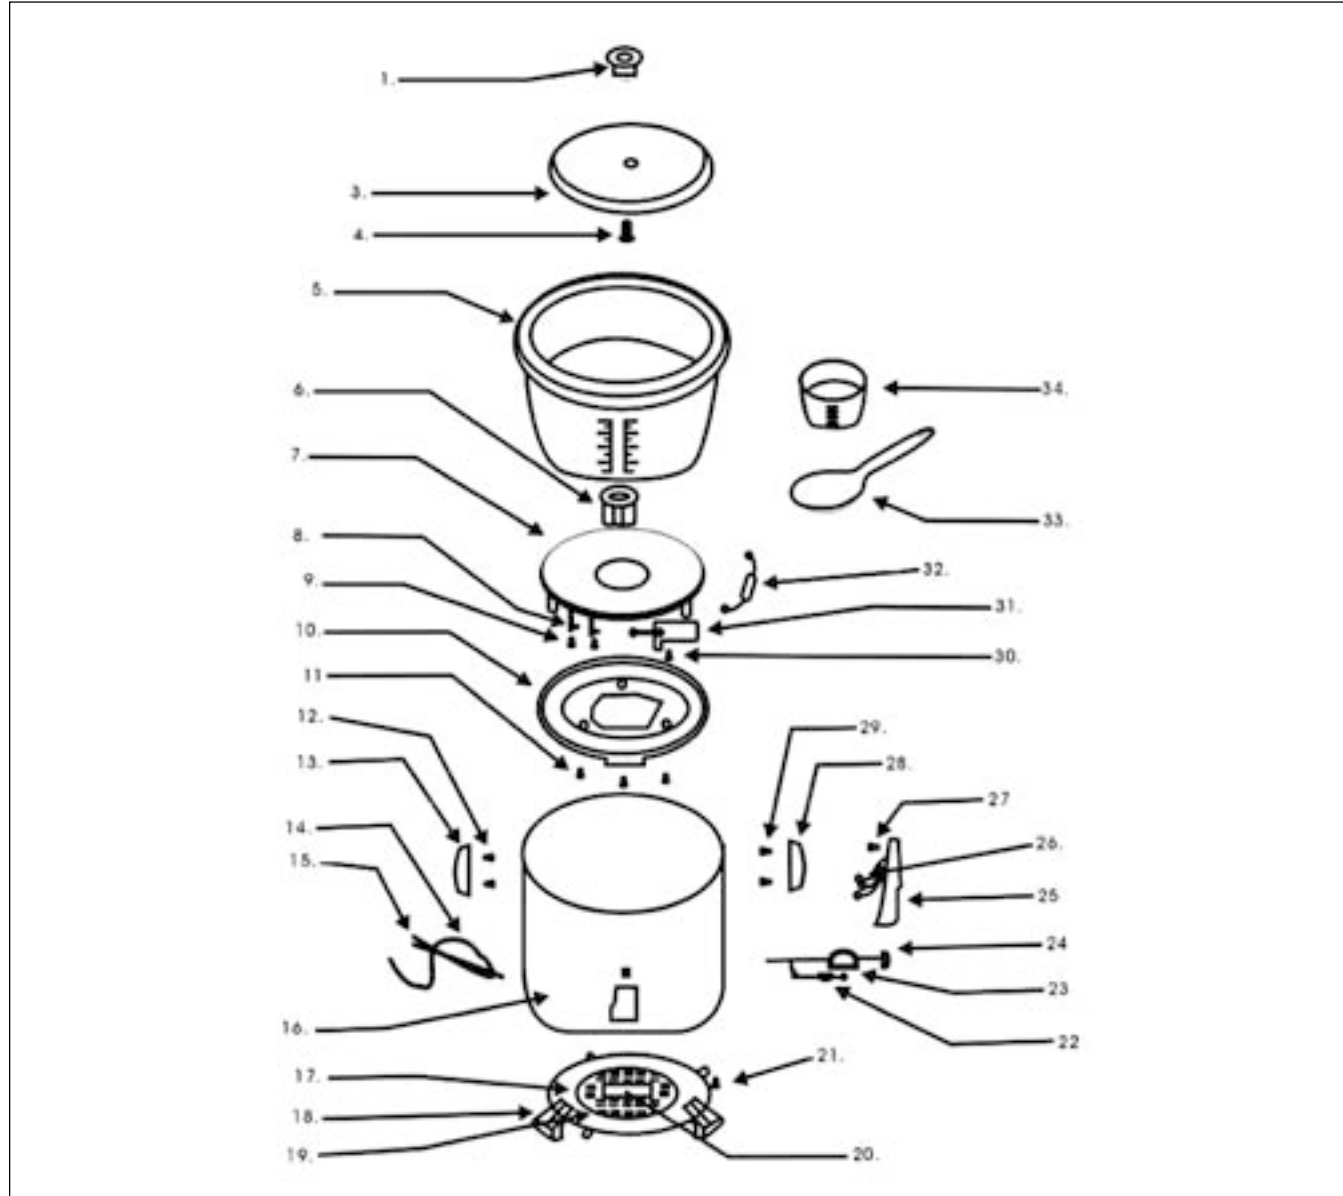

Rice Cooker GL 3057

Rice Cooker GL 3057		
Ref. No.	Spare Part Name	SAP Code
14	Power Cord	50002560
24	Switch Button	50002562
5	AL Inner Pot	50002567
32	Fuse	50002581
	Gift Box	50002579
13 & 28	Handle	50002559
7	Heating Plate	50002568
3	Lid	50002566
1	Lid Handle	50002558
6	Magnet Controller	50002585
34	Measuring Cup	50002565
18	Plastic Foot	50002561
33	Rice Paddle	50002564
22 & 23	Semi-Switch with Lever	50002569
25	Swath Panel	50002563
	Warm Plate	50002583
	Cooking Plate	50002669
	Inner Steamer	50002670
	Light	50002671
	Line	50002672