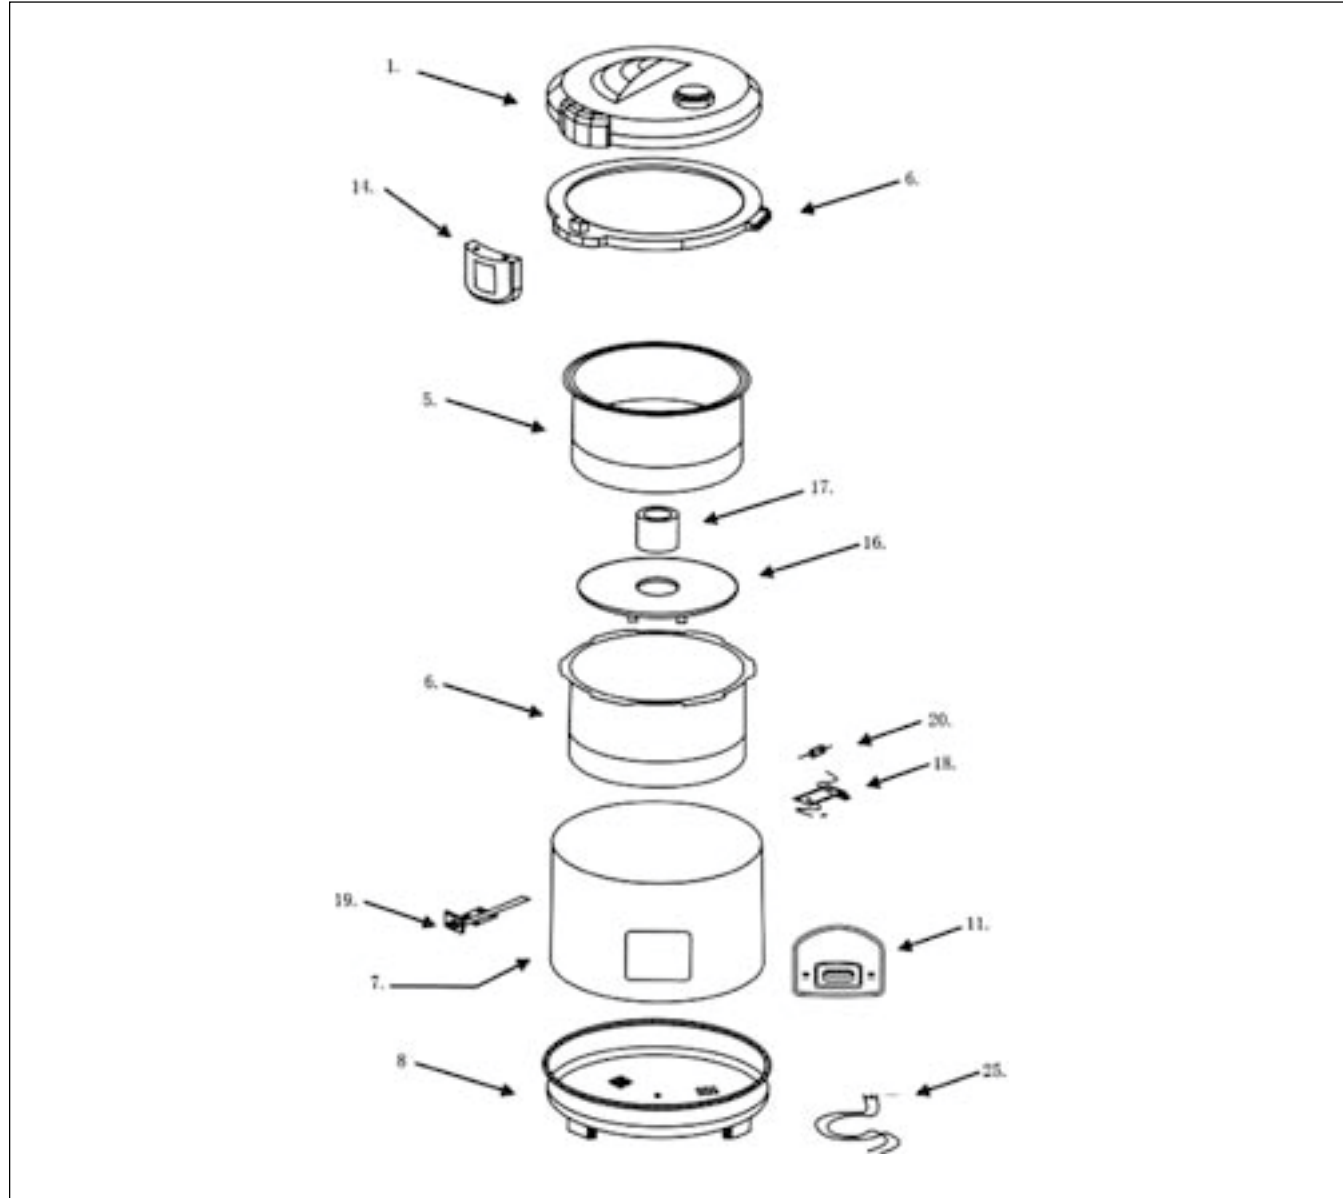

Rice Cooker GL 3058 DX

| Rice Cooker GL 3058 DX | | |
|------------------------|---------------------|----------|
| Ref. No. | Spare Part Name | SAP Code |
| | Fuse | 50002580 |
| | Gift Box | 50002655 |
| | Lever | 50002653 |
| | Non-Stick Inner Pot | 50002650 |
| | Panel | 50002652 |
| | PCB Board | 50002654 |
| | Plastic Parts | 50002651 |