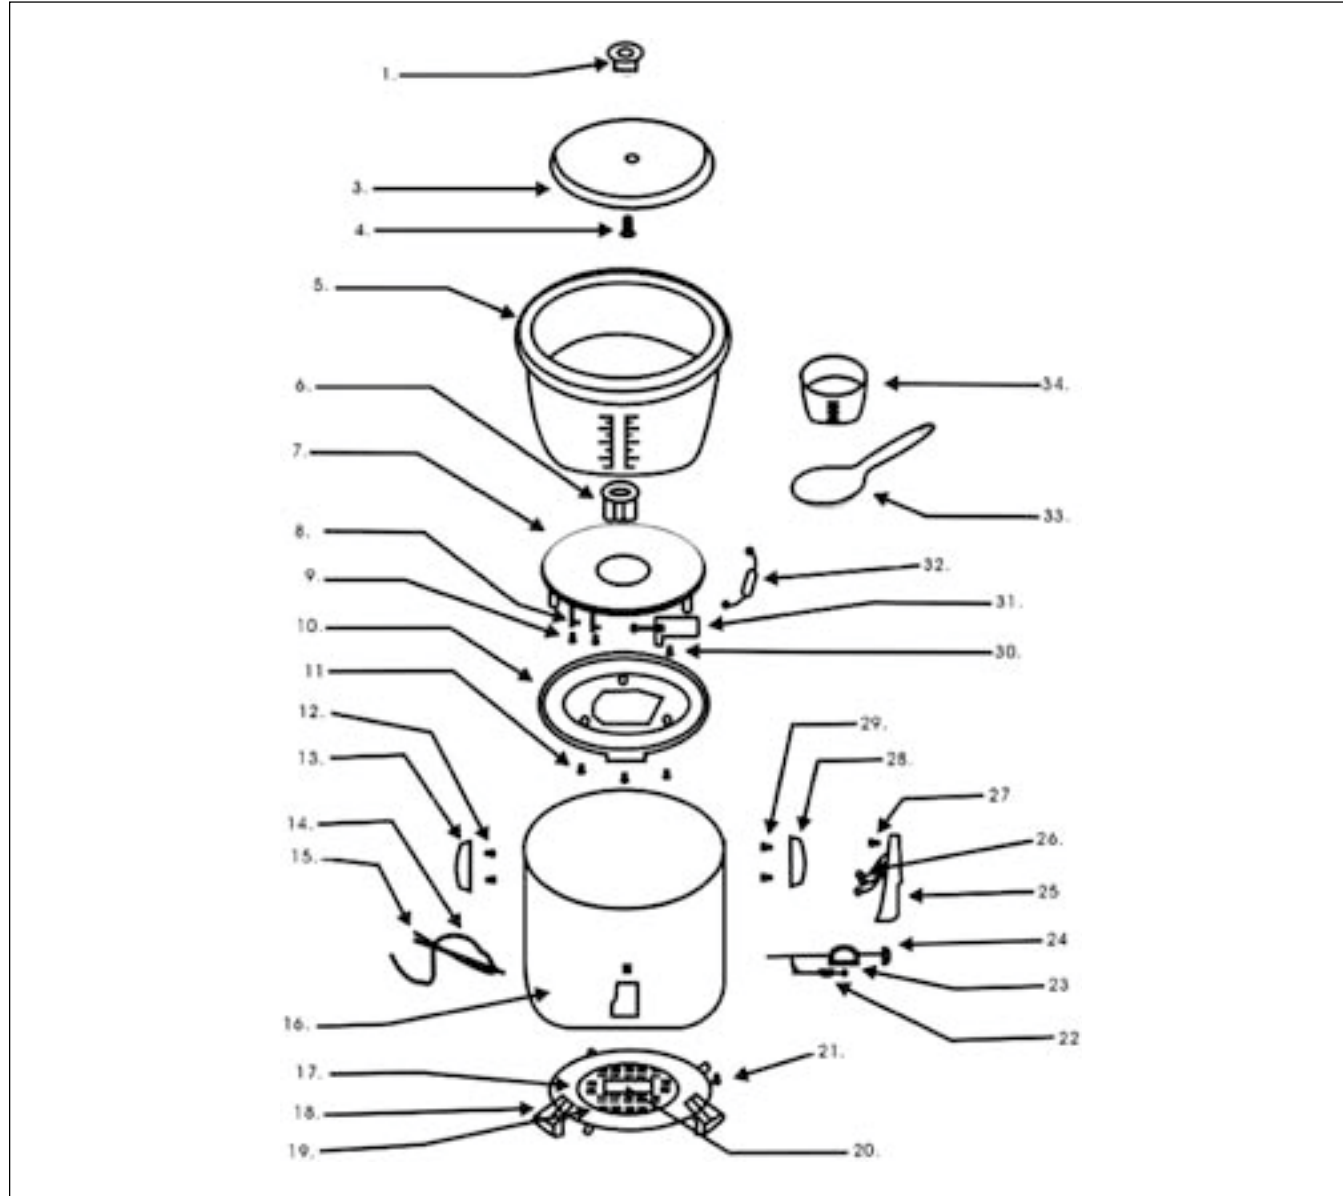

# Rice Cooker GL 3059

Rice Cooker GL 3059		
Ref. No.	Spare Part Name	SAP Code
	Body Handle	50002636
	Bottom base	50002638
	Bottom Plate	50002641
	Fuse	50002580
	Gift Box	50002649
	Glass Lid	50002639
	Heating Plate	50002642
	Inlet	50002646
	Keep Warm Plate	50002644
	Lever	50002645
	Lid Handle	50002635
	Light	50002647
	Non-Stick Inner Pot	50002640
	Panel	50002637
	Power Cord	50002648
	Thermostate	50002643