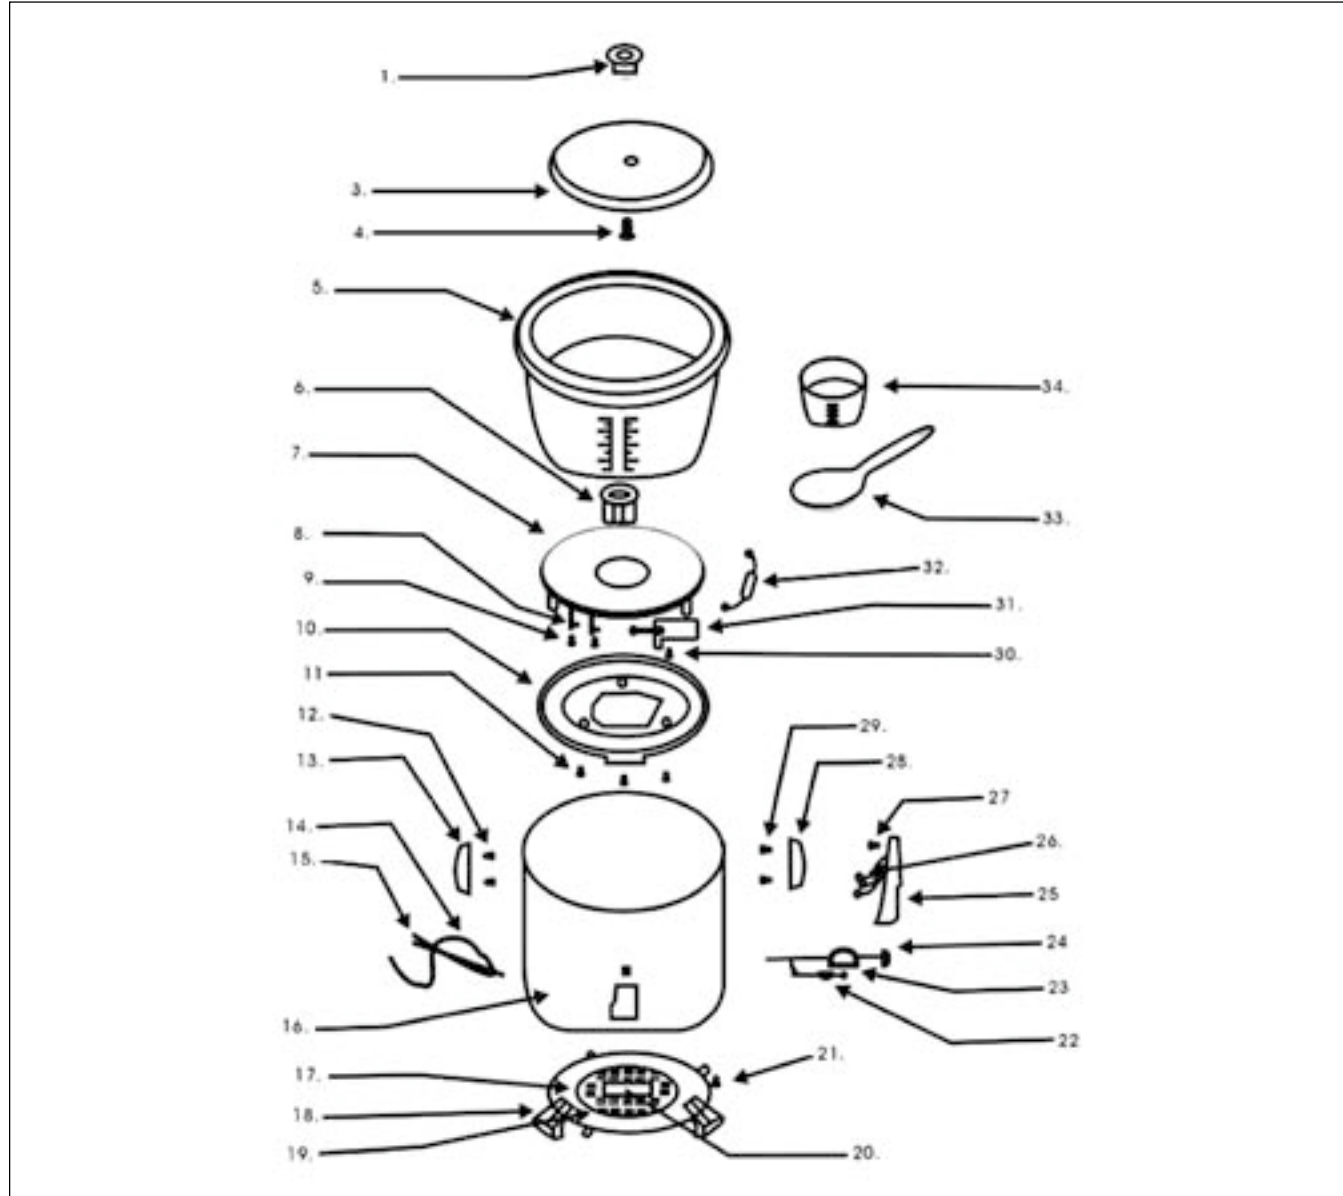

Rice Cooker GL 3060

Rice Cooker GL 3060		
Ref. No.	Spare Part Name	SAP Code
	AL Inner Pot	50002675
	Fuse	50002580
	Heating Plate	50002676
	Lid Handle + Lid	50002673
	Panel + Lever + Body + Handle	50002674