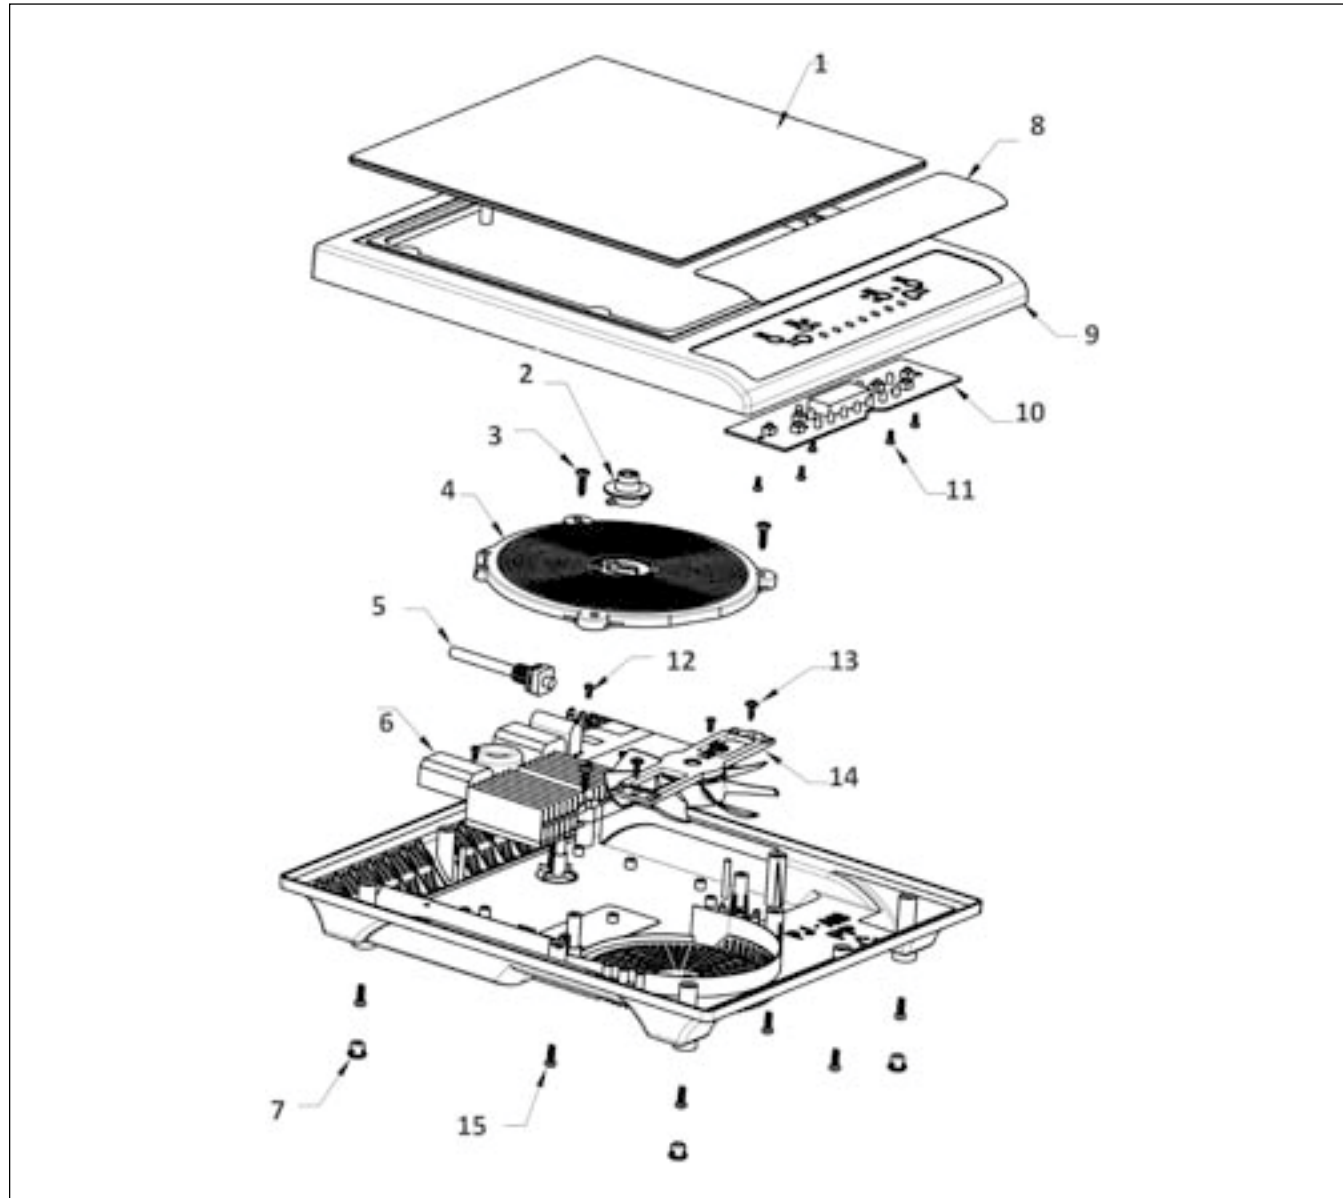

Induction Cooker GL 3070

Induction Cooker GL 3070		
Ref. No.	Spare Part Name	SAP Code
	Target For Type Gas	40000720
	Clasp	50002360
4	Coil	50002354
10	Control Panel	50002357
1	Crystal Panel	50002353
14	Fan	50002358
	Fuse	50002364
	Gift Box	50002365
	IGBT	50002362
	Line Clasp	50002361
6	Main Board	50002355
	Rectifier	50002363
7	Rubber Feet	50002359
8	Sticker	50002356
9	Body Top	50002445
	Body Base	50002446