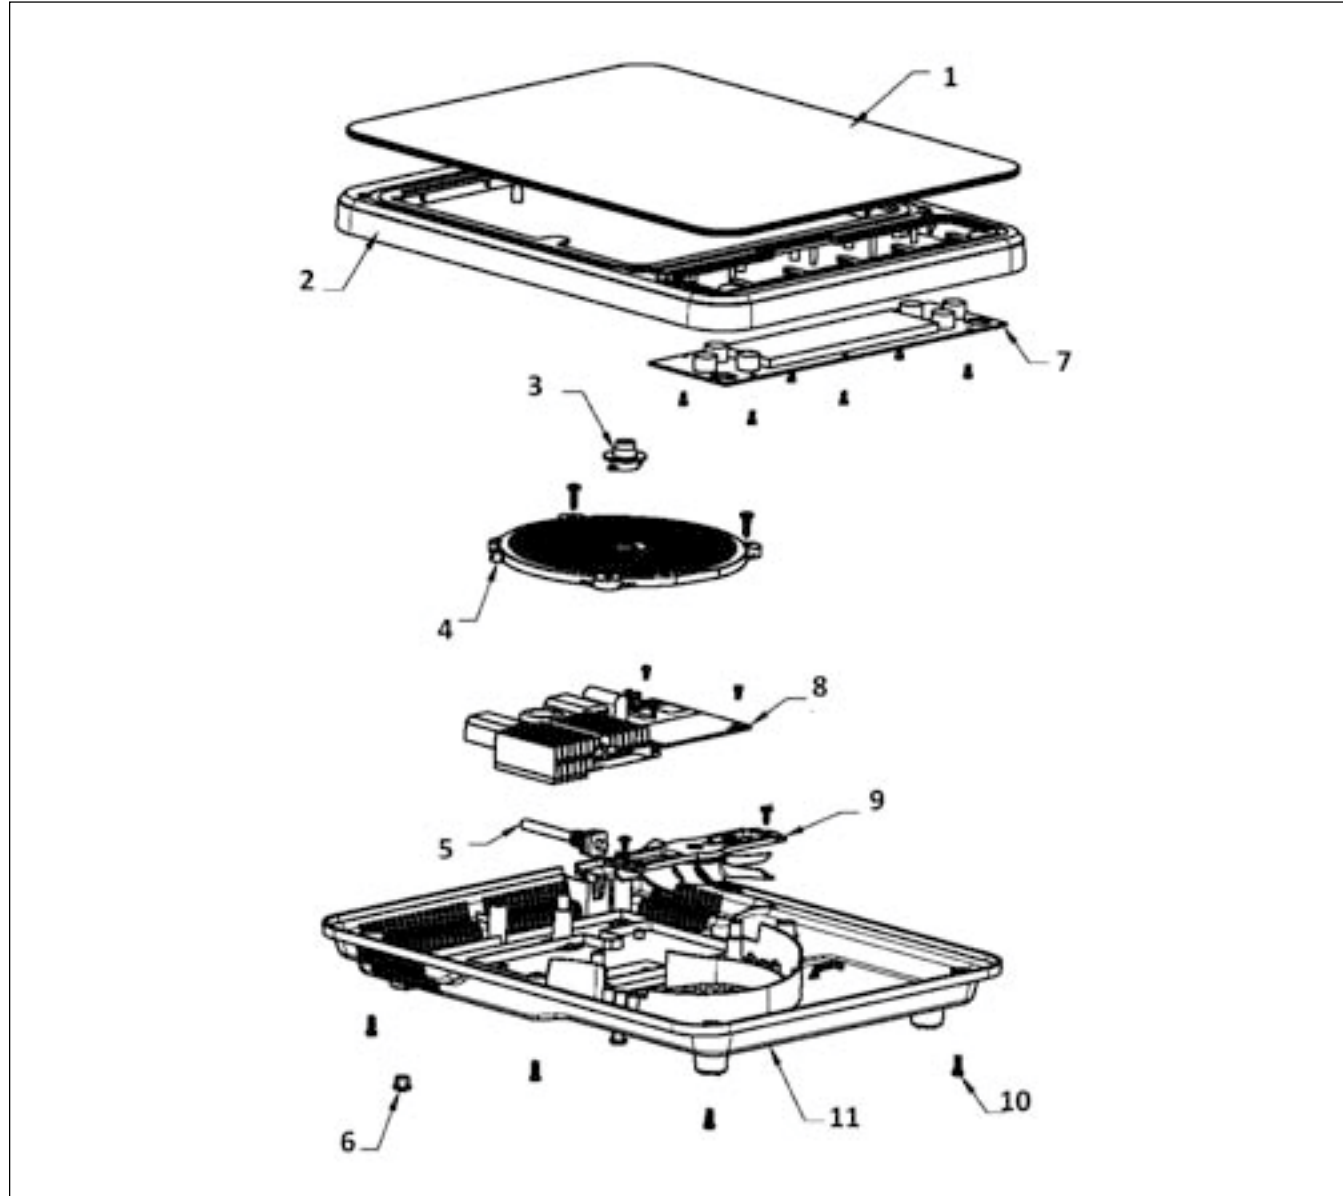

## Induction Cooker GL 3078

Induction Cooker GL 3078		
Ref. No.	Spare Part Name	SAP Code
	Gift Box	40002439
1	Glass 290X290	40002435
	Glass Control Panel	40002436
7	PCB (Control Panel)	40002438
8	PCB (Main Board)	40002437
11	Plasting Housing Bottom	40002443
2	Plasting Housing Top	40002442