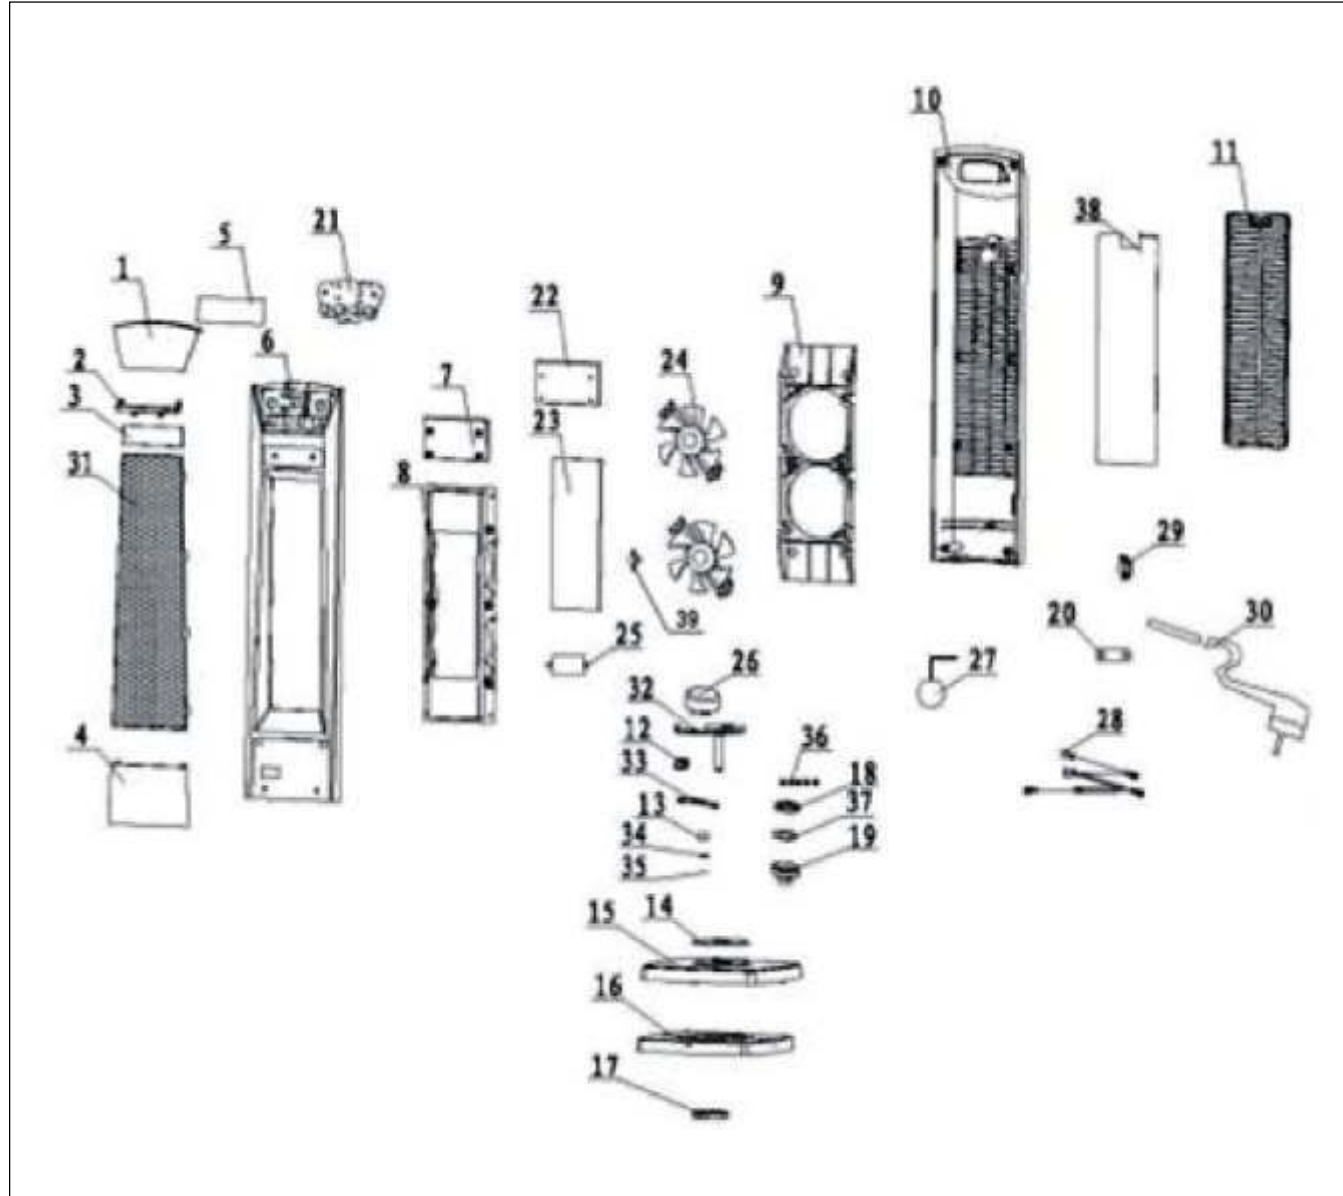

PTC Heater GL 7012

PTC Heater GL 7012		
Ref. No.	Item Name	Sap Code
6	Front Frame	50003230
8	Frame For Ptc Heating Element	50003227
9	Frame For Fan	50003228
10	Back Frame	50003231
11	Back Plastic Net	50003216
15	Base	50003239
18	Osc. Parts 1	50003222
19	Osc. Parts 2	50003223
21	Pcb Board	50003217
22	Pcb Board	50003218
2	Ptc Heating Element	50003229
24	Motor	50003219
26	Synchronous Motor	50003236
27	Built In Tip Over Switch	50003232
29	Master Button	50003234
30	Power Cord	50002058
31	Metal Net Mask	50003220
32	Shelf Of Motor	50003221
33	Connecting Bar	50003224
34	Pad	50003226
36	Steel Ball	50003225
38	Dust Guard	50003233
	Remote	50003235
	Plastic Housing Base Pillar	50003237
	Thermal Fuse 85°C	50003238