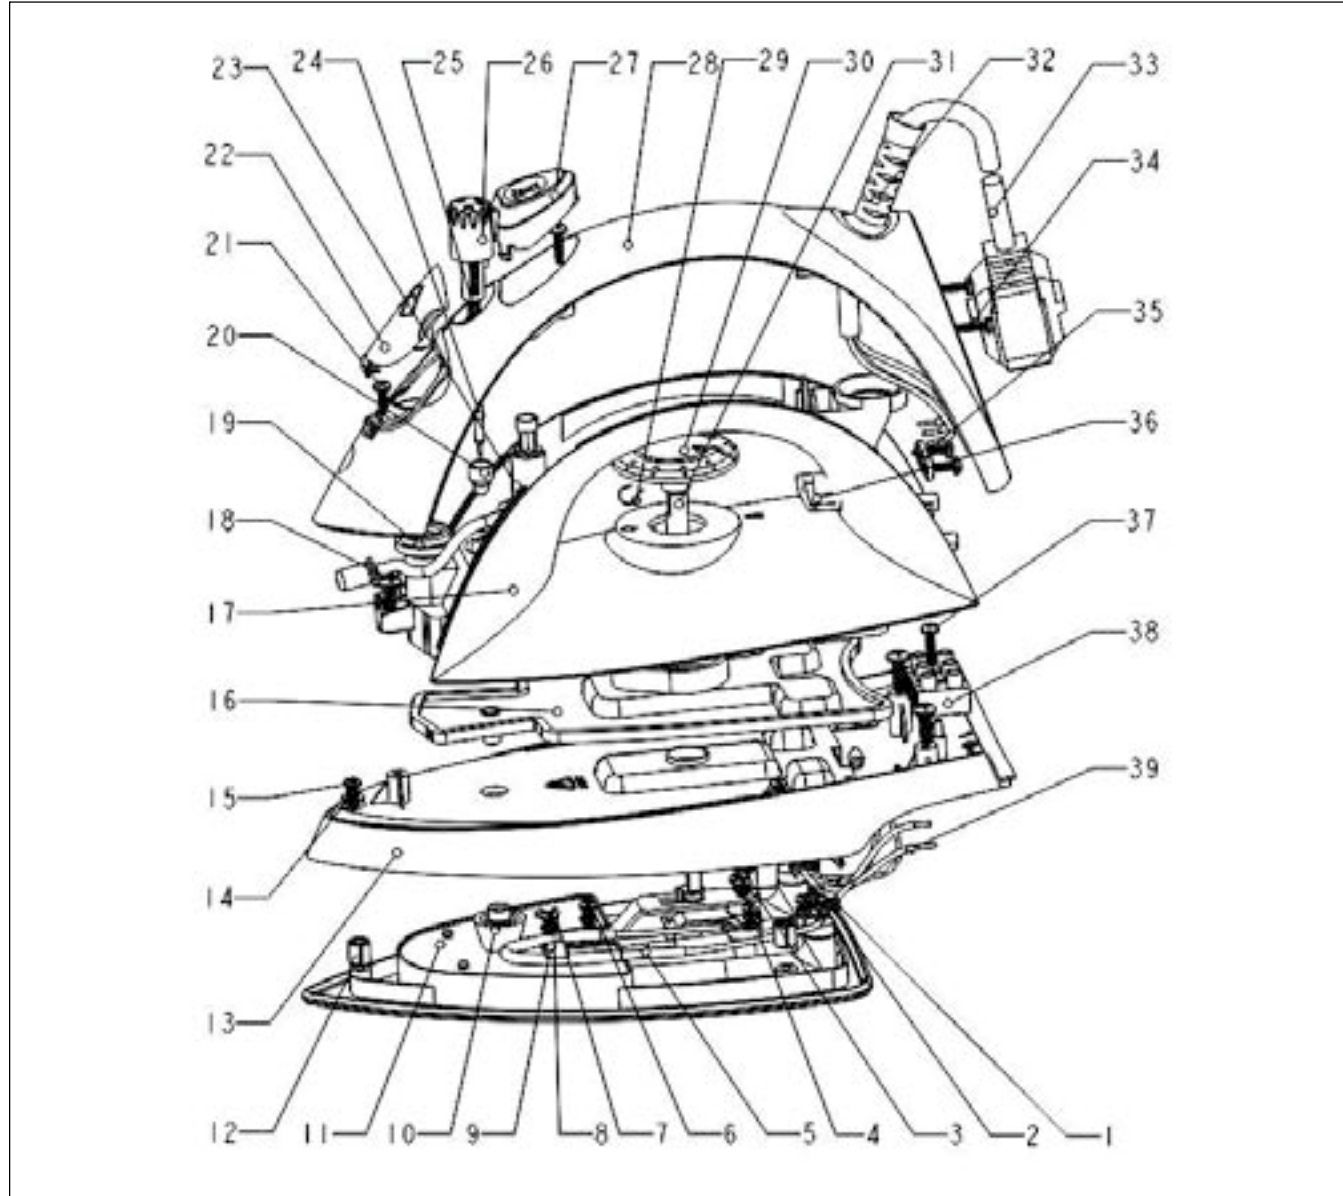

## Steam Iron GL 8021

Steam Iron GL 8021	
Ref. No.	Spare Part Name
1	Screw
2	Spring mat
3	Thermostat
4	Screw
5	fuse
6	Screw
7	Screw
8	Spring mat
9	Pressure board for fuse
10	Steam silica gel
11	Soleplate set
12	Ceramic bead
13	Shirt
14	Insulation mat
15	Screw
16	Water tank soleplate
17	Water tank
18	Self-tapped screw
19	Water inlet sealed ring
20	Water tank silicagel
21	Self-tapped screw
22	Water inlet cover
23	Piston set
24	Copper needle
25	Steam pole spring(long)
26	Steam button
27	Spray button
28	Upper cover
29	Resilient spring
30	Temperature button
31	Temperature connector
32	Power cord protector
33	Power cord
34	Self-tapped screw
35	Pressure board
36	lampshade
37	Self-tapped screw
38	Terminal
39	Internal wire