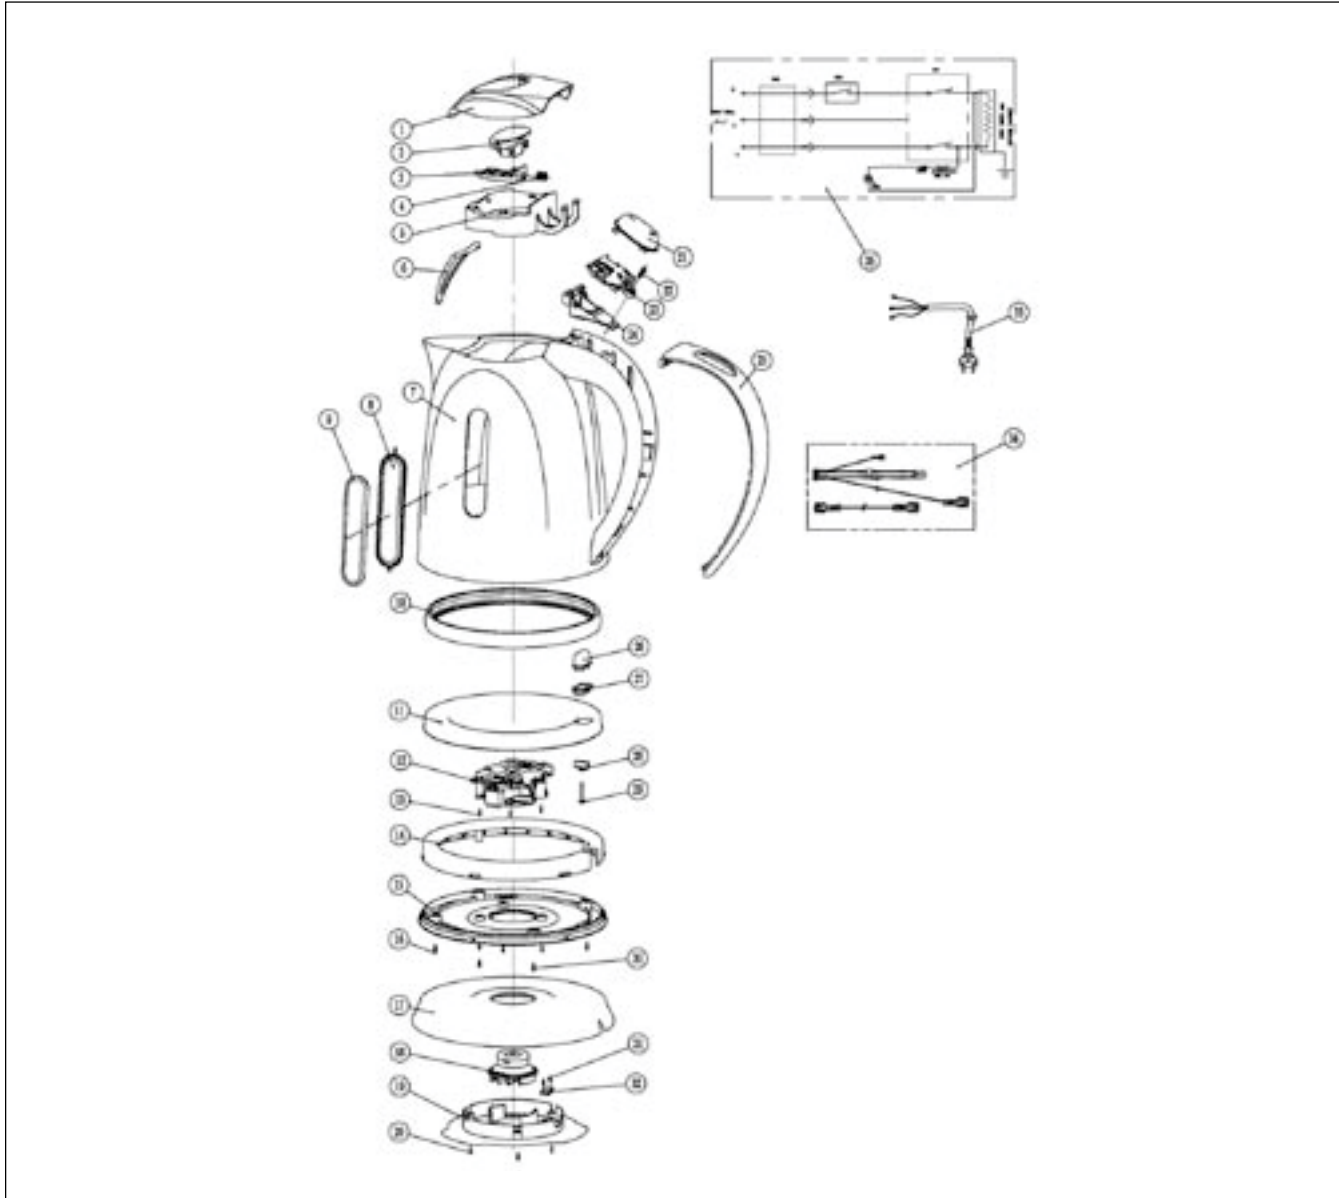

# Kettle GL 9007

Kettle GL 9007		
Ref. No.	Spare Part Name	SAP Code
34	Lamp and Wire	50002514
33	Power Cord	50001036
32	Press Plank	
31	Screw	
30	Screw	
29	Screw	
28	Plastics Plank	50002515
27	Seal Ring	50002515
26	Cover for Lamp	50002515
25	Handle Cover	50002520
24	Bracket	
23	Switch	
22	Screw	
21	Switch Knob	
20	Screw	
19	Base Cover	
18	Socket of Thermostat	
17	Base	50002857
16	Screw	
15	Bottom Cover	
14	Clip	
13	Ring	
12	Thermostat	50002516
11	Heater	50002521
10	Body Gasket	50002517
9	Ring of Level	
8	Level	
7	Body	
6	Filter(filter cloth)	50002518
5	Bottom Cover	

Ref. No.	Spare Part Name	SAP Code
4	Lock Spring	50002519
3	Lock of Lid	50002519
2	Bottom of Lid	50002519
1	Lid Cover	50002519