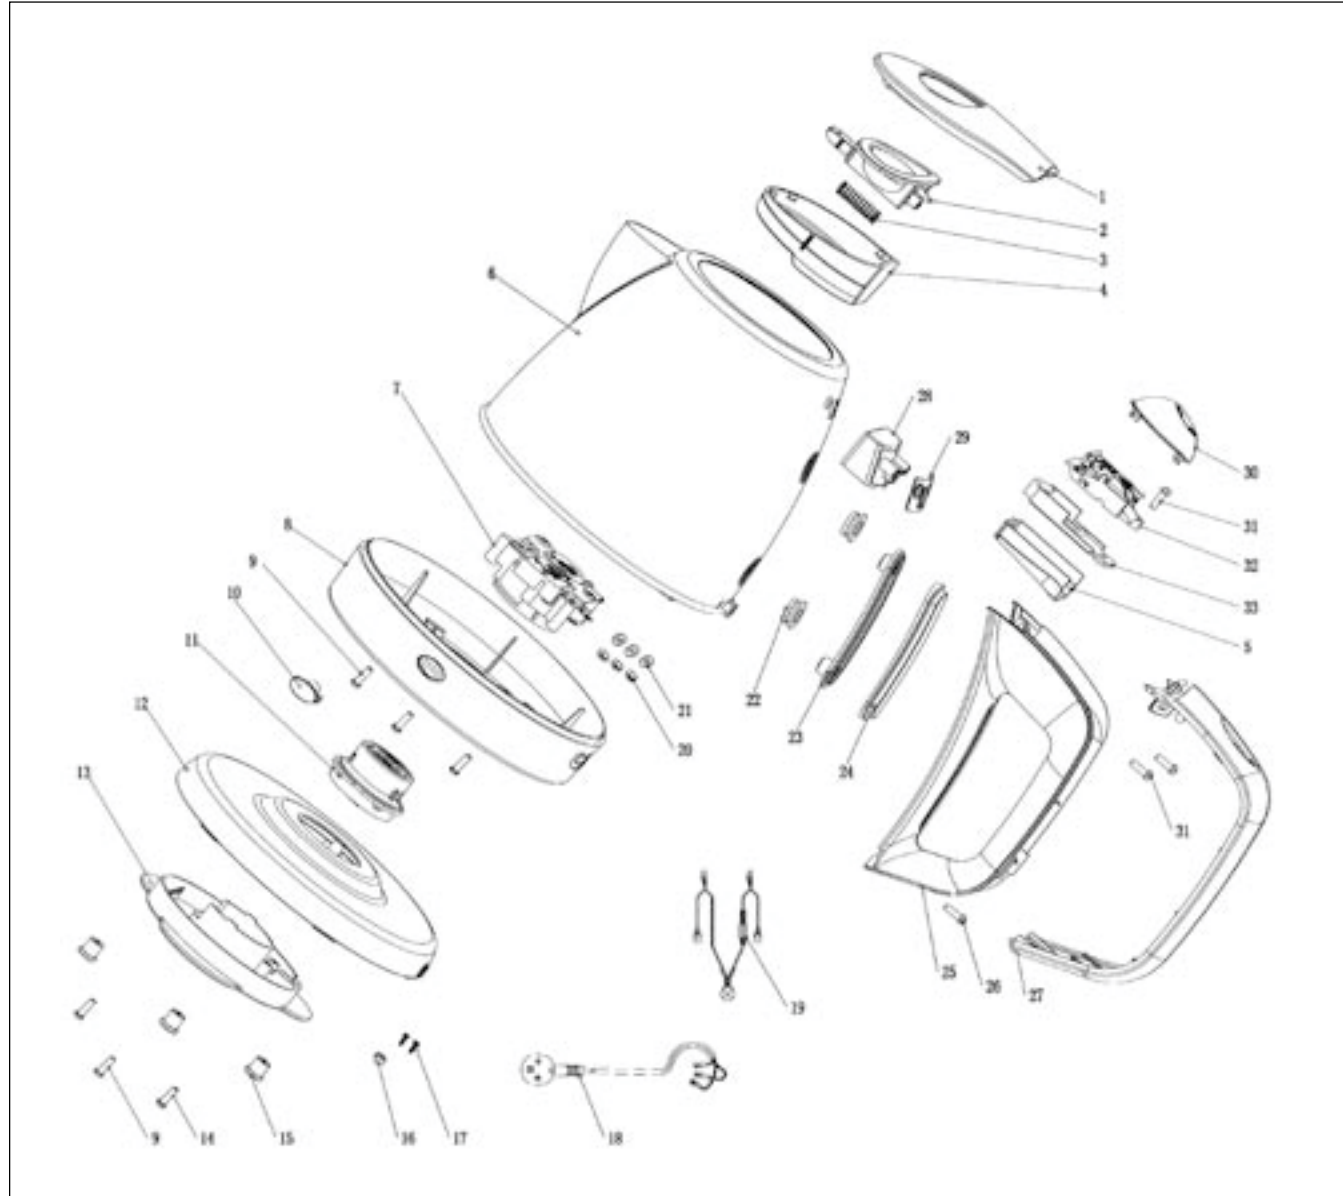

Kettle GL 9008

| Kettle GL 9008 | | |
|----------------|-----------------------------|----------|
| Ref. No. | Spare Part Name | SAP Code |
| 33 | Steam Switch Bracket | 50002903 |
| 32 | Sld-113 Little Steam Switch | 50002895 |
| 31 | Screw M3x10 | |
| 30 | On/Off Button | 50002896 |
| 29 | Fixed Base Sealing Ring | |
| 28 | Fixed Seat | |
| 27 | Outside Handle | |
| 26 | Screw M3x6 | |
| 25 | Inside Handle | |
| 24 | Water Lever Upper Cover | |
| 23 | Water Lever Down Cover | |
| 22 | Silicone Sealing | |
| 21 | Spring Shim | |
| 20 | Hexnut | |
| 19 | Inner Wire | |
| 18 | Power Cord | |
| 17 | Screw M3x10 | |
| 16 | Wire Buckle | |
| 15 | Rubber Feet | |
| 14 | Screw M3x10 | |
| 13 | Base Plate Down Cover | |
| 12 | Base Plate Upper Cover | |
| 11 | Sld-121 Connector | 50002897 |
| 10 | Light Cover | |
| 9 | Screw M3x10 | |
| 8 | Upper Cover Of Lid | |
| 7 | Sld-125 Controller | 50002898 |
| 6 | S.S Body | |
| 5 | Heat Filter | |
| 4 | Down Cover Of Lid | 50002899 |

| Ref. No. | Spare Part Name | SAP Code |
|----------|--------------------|----------|
| 3 | Lid Handle Spring | 50002900 |
| 2 | Lid Handle | 50002901 |
| 1 | Upper Cover Of Lid | 50002902 |