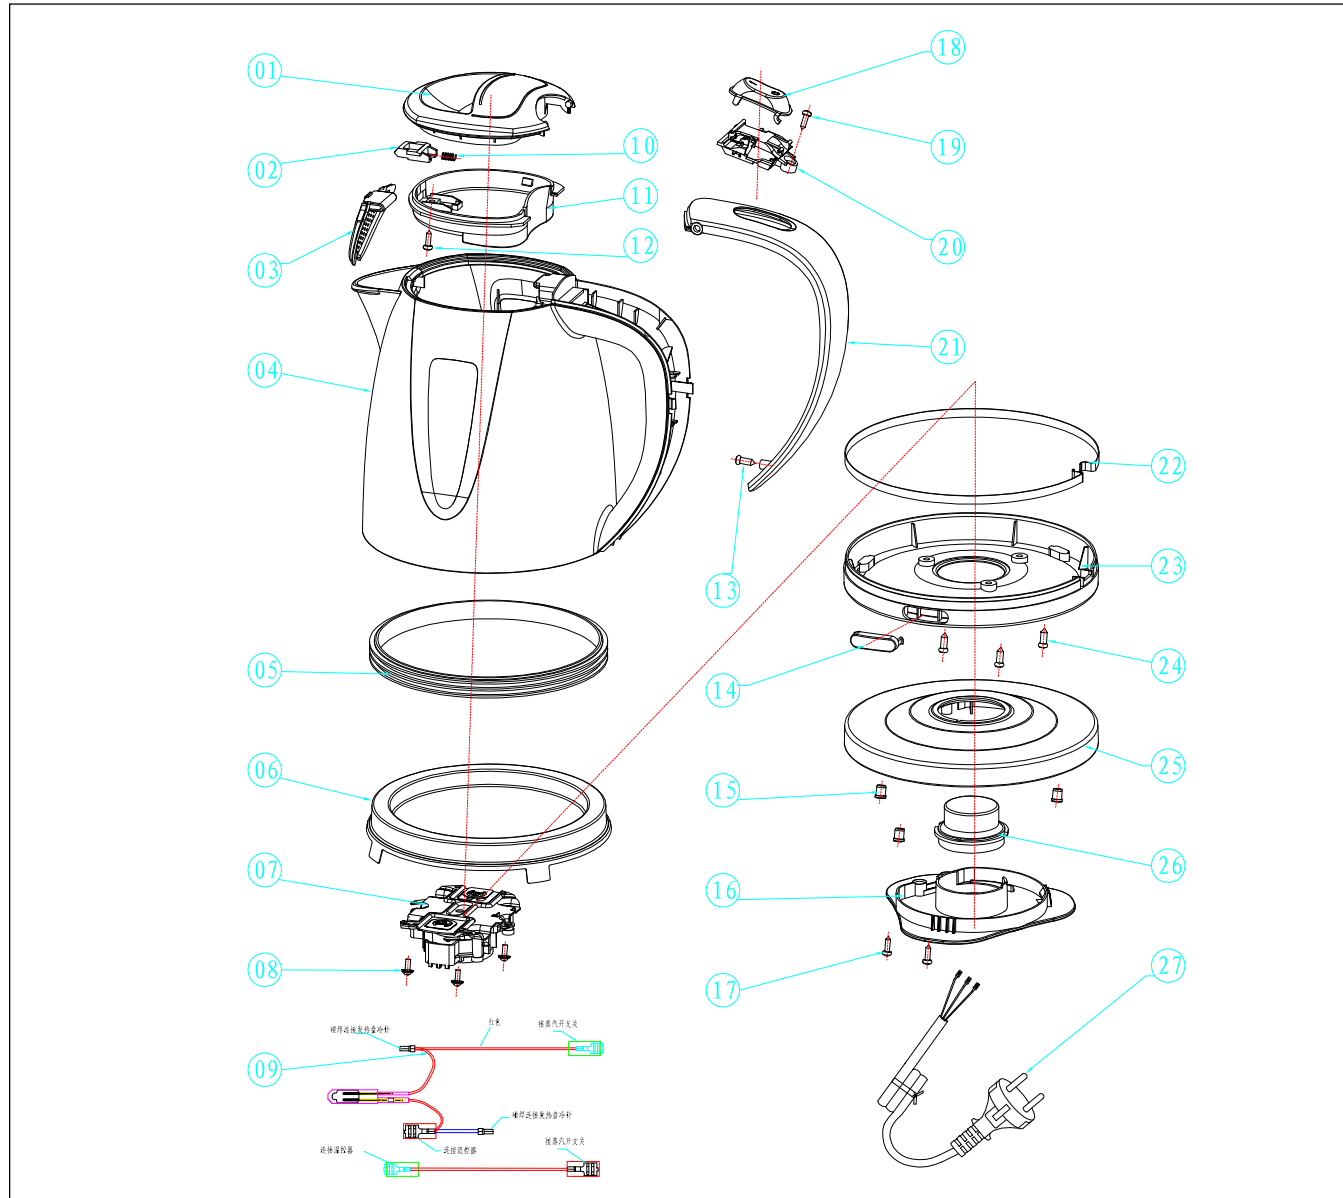

## Kettle GL 9011

GL 9011 KETTLE 1.0 LTR.1150W		
Ref. No.	Spare Parts Name	SAP Code
16	Base Cover 9011	50003303
4	Body 9011	50003297
23	Body Bottom Cover 9011	50003306
10	Connecting Spring 9011	50003301
1	Cover 9011	50003304
6	Element 9011	50003299
3	Filter 9011	50003296
	Gift Box 9011	50003309
21	Handle Cover 9011	50003305
14	Lamp Cover 9011	50003302
5	Seal Ring 9011	50003298
20	Steam Switch 9011	50003307
7	Thermostat 9011	50003300
26	Thermostatic Conector 9011	50003308